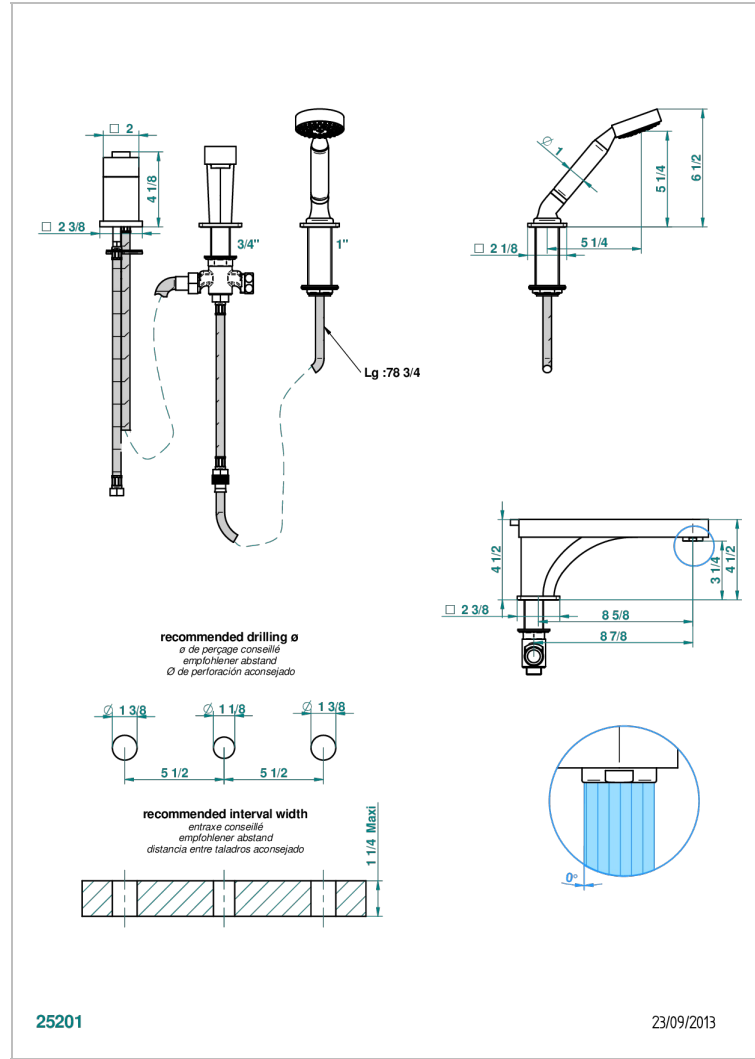

# PROFIL METAL WITH LEVER

A6B-113BSG

THG<sup>®</sup>  
PARIS

Rim mounted 3-hole bath/shower mixer, diverter to super goliath spout with ceramic mixer and handshower set

## CHARACTERISTIC

- Profil Metal with lever
- Rim mounted 3-hole bath/shower mixer, diverter to super goliath spout with ceramic mixer and handshower set

## TECHNICAL SPECS

- Recommandé : 3 bars (max. 5 bars) - Advised : 43,5 psi (max. 72 psi)
- Bec : 25 l/min à 3 bars - Douchette : 9,5 l/min à 3 bars
- Spout : 6.6 gpm at 43.5 psi - Handshower : 2.5 gpm at 43.5 psi