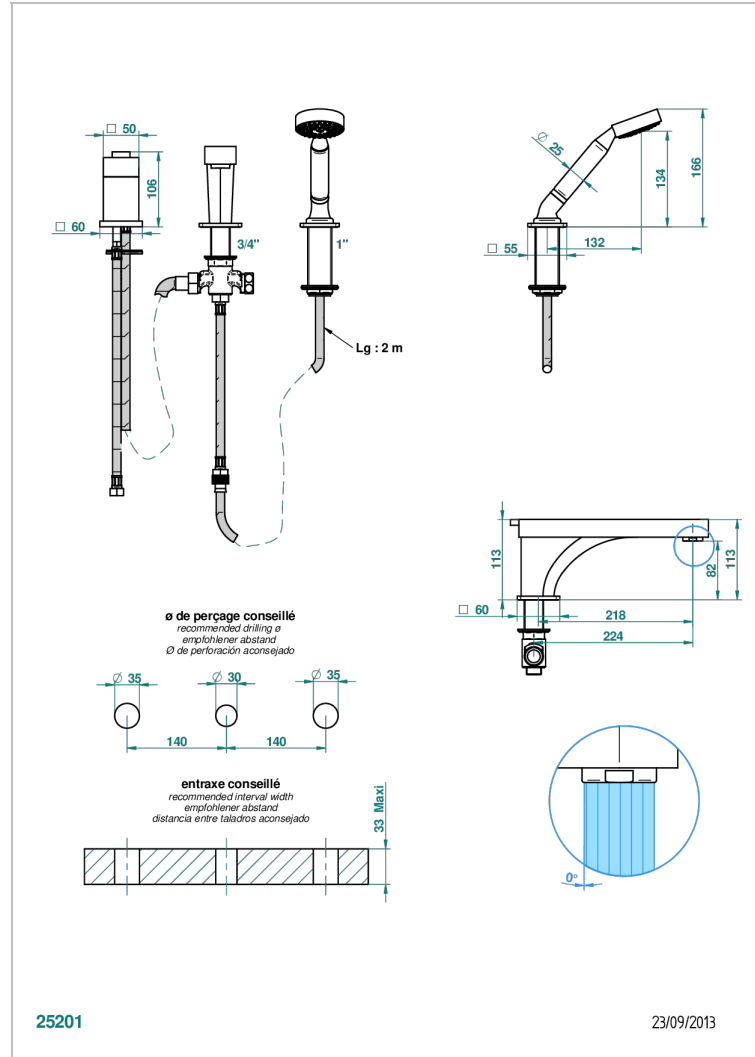

Rim mounted 3-hole bath/shower mixer, diverter to super goliath spout with ceramic mixer and handshower set

### CHARACTERISTIC

- Profil Metal
- Rim mounted 3-hole bath/shower mixer, diverter to super goliath spout with ceramic mixer and handshower set

### TECHNICAL SPECS

- Recommandé : 3 bars (max. 5 bars) - Advised : 43,5 psi (max. 72 psi)
- Bec : 25 l/min à 3 bars - Douchette : 9,5 l/min à 3 bars
- Spout : 6.6 gpm at 43.5 psi - Handshower : 2.5 gpm at 43.5 psi