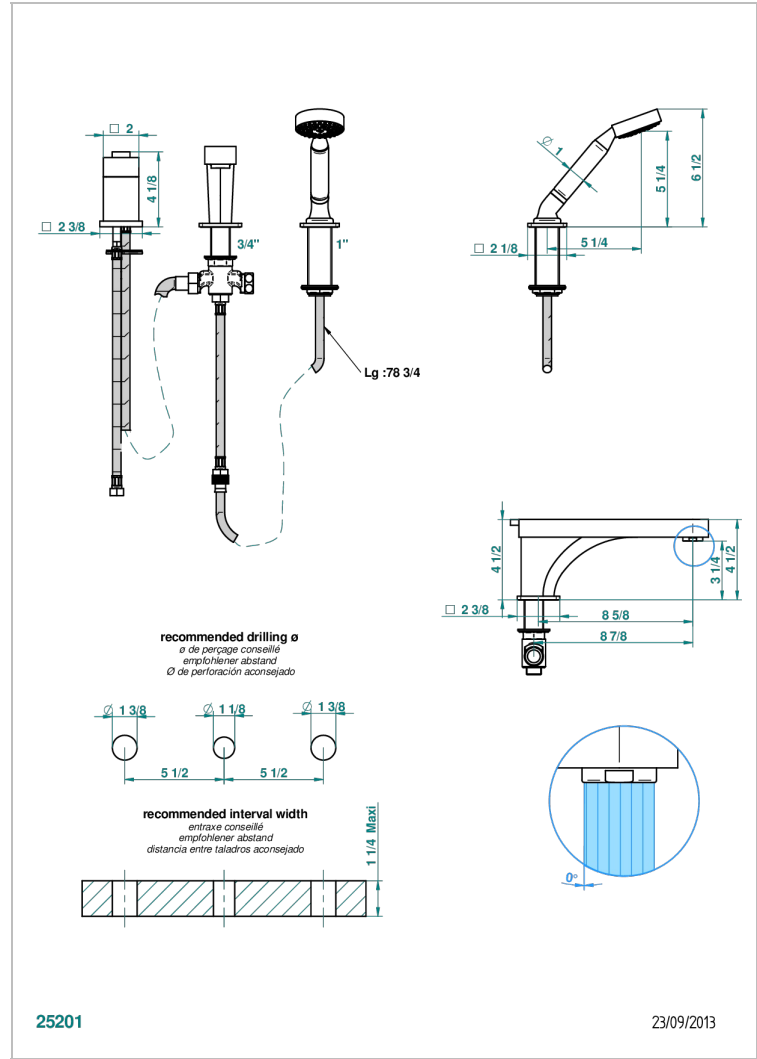

Rim mounted 3-hole bath/shower mixer, diverter to super goliath spout with ceramic mixer and handshower set

### CHARACTERISTIC

- Profil Metal
- Rim mounted 3-hole bath/shower mixer, diverter to super goliath spout with ceramic mixer and handshower set

### TECHNICAL SPECS

- Recommandé : 3 bars (max. 5 bars) - Advised : 43,5 psi (max. 72 psi)
- Bec : 25 l/min à 3 bars - Douchette : 9,5 l/min à 3 bars
- Spout : 6.6 gpm at 43.5 psi - Handshower : 2.5 gpm at 43.5 psi