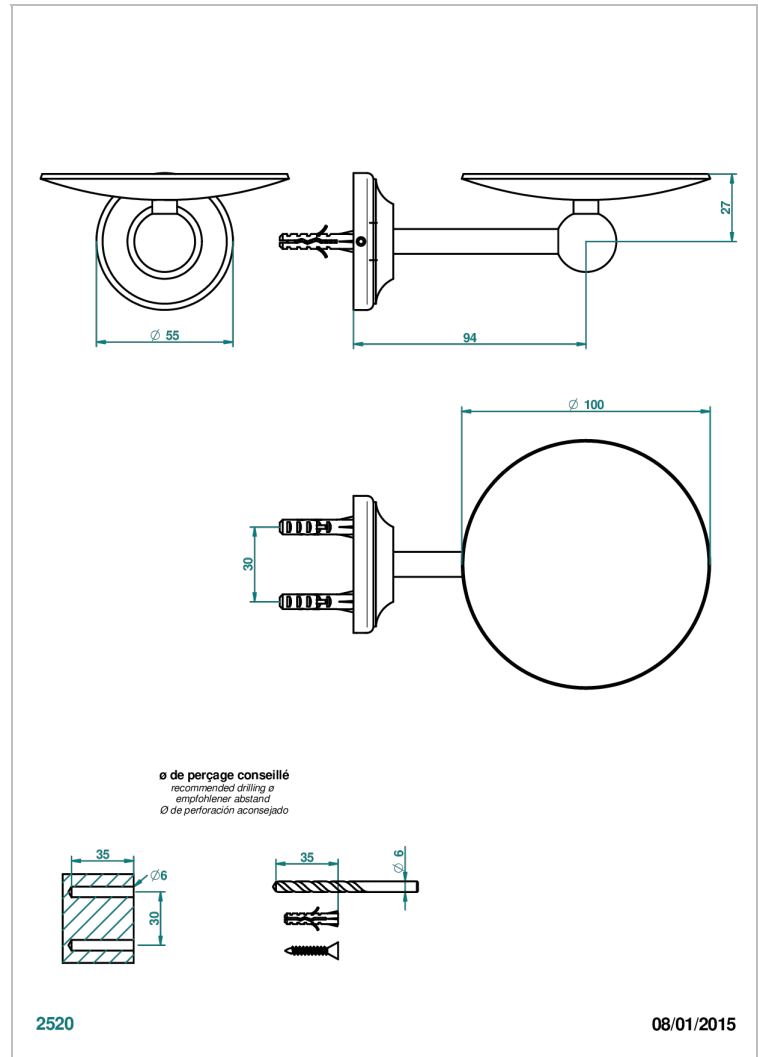

CHARLESTON WITH LEVER

G75-546

Wall mounted soap dish, \varnothing 100 mm

THG[®]
PARIS

CHARACTERISTIC

- Charleston with lever
- Wall mounted soap dish, \varnothing 100 mm

AVAILABLE FINITIONS

Antique nickel - H28
Black ceram - D30
Blush PVD - H62
Brass color PVD - H49
Brown bronze color PVD - F33
Gold color PVD - H52