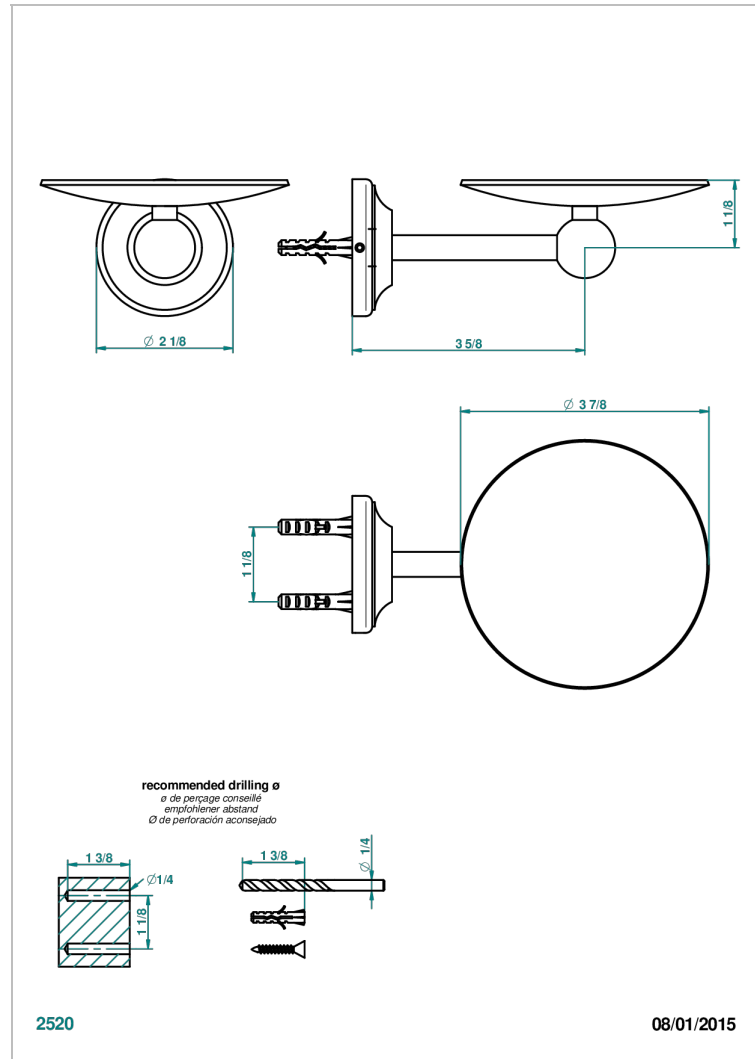

CHARLESTON WITH LEVER

G75-546

Wall mounted soap dish, \varnothing 100 mm

THG[®]
PARIS

CHARACTERISTIC

- Charleston with lever
- Wall mounted soap dish, \varnothing 100 mm

AVAILABLE FINITIONS

Antique nickel - H28
Black ceram - D30
Blush PVD - H62
Brass color PVD - H49
Brown bronze color PVD - F33
Gold color PVD - H52