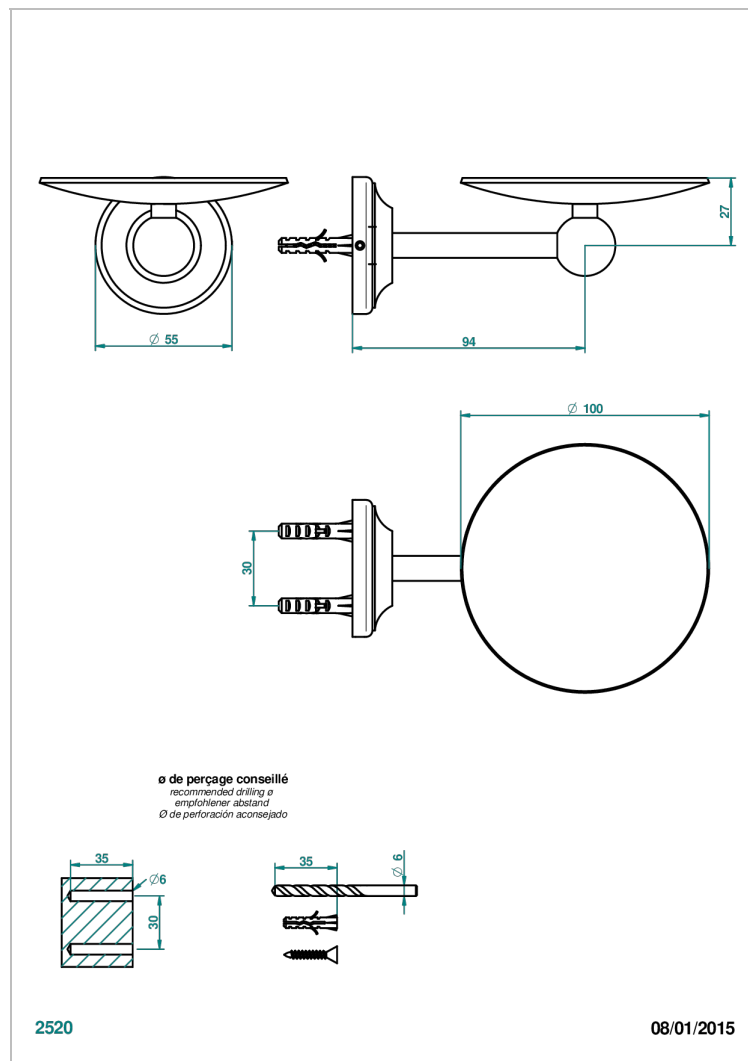

# CHARLESTON WITH SMOOTH METAL LEVER HANDLES

G3N-546

Soap dish, wall mounted, 4" diameter

## CHARACTERISTIC

- Charleston with smooth metal lever handles
- Soap dish, wall mounted, 4" diameter