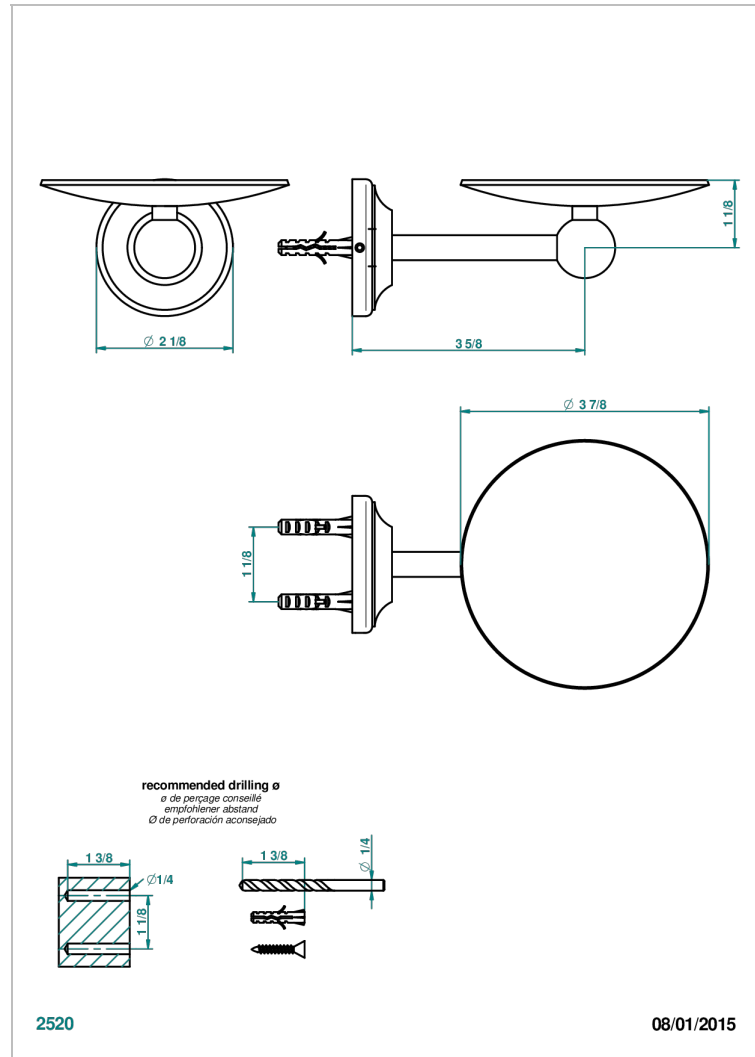

# CHARLESTON WITH SMOOTH METAL LEVER HANDLES

G3N-546

Soap dish, wall mounted, 4" diameter

## CHARACTERISTIC

- Charleston with smooth metal lever handles
- Soap dish, wall mounted, 4" diameter