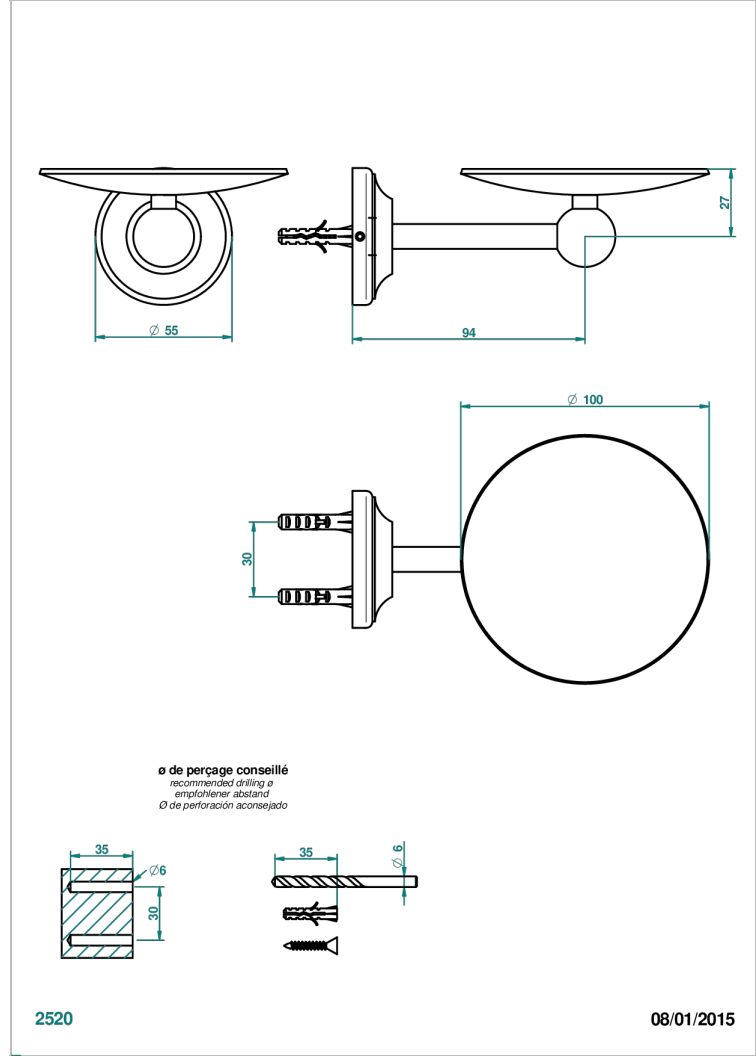

CHARLESTON

G29-546

Soap dish, wall mounted, 4" diameter

2520

08/01/2015

CHARACTERISTIC

- Charleston
- Soap dish, wall mounted, 4" diameter

AVAILABLE FINITIONS