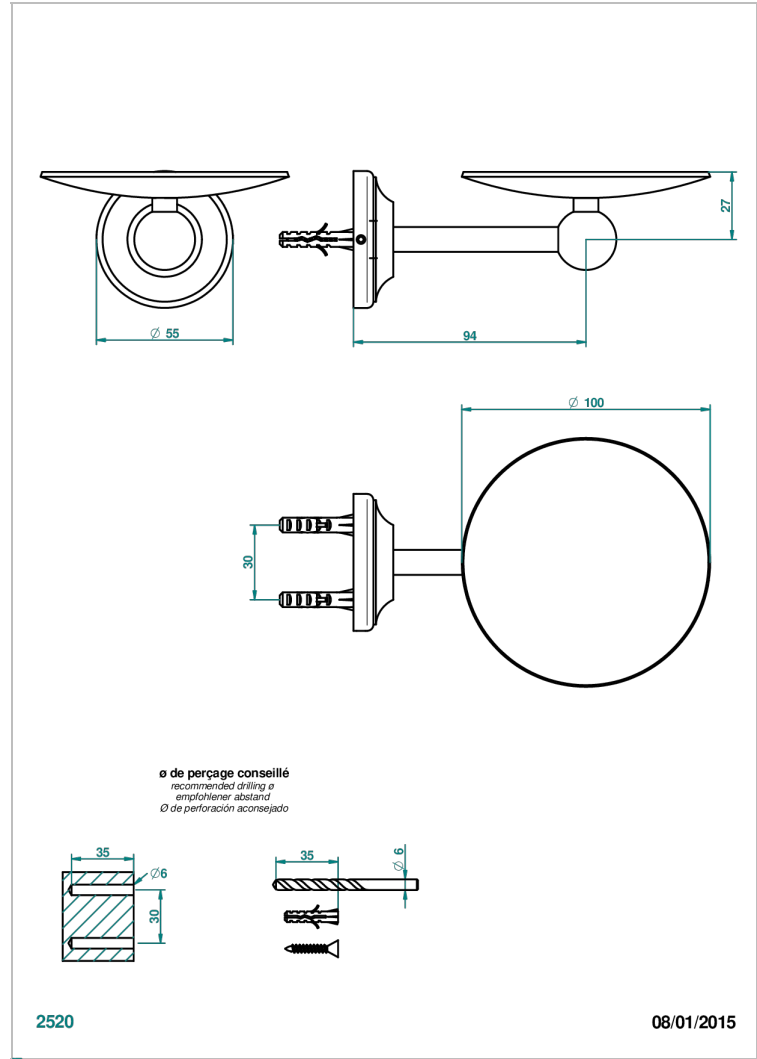

# BROADWAY WITH WHITE PORCELAIN LEVER HANDLES

A04-546

Soap dish, wall mounted, 4" diameter

## CHARACTERISTIC

- Broadway with white porcelain lever handles
- Soap dish, wall mounted, 4" diameter