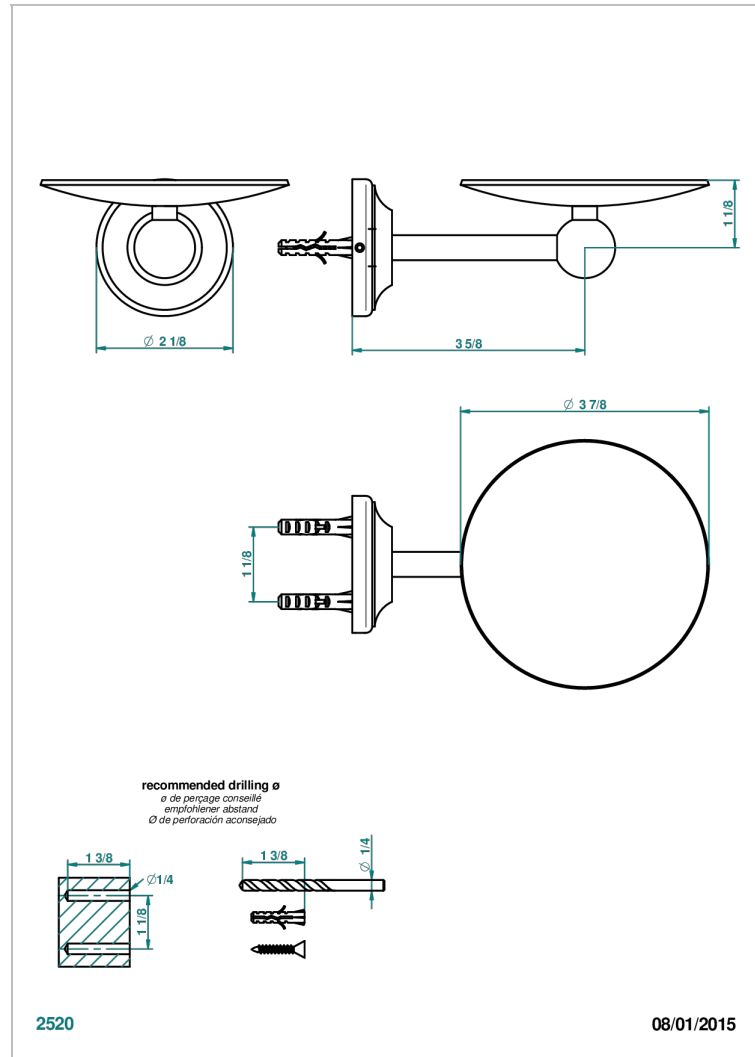

BROADWAY WITH WHITE PORCELAIN LEVER HANDLES

A04-546

Soap dish, wall mounted, 4" diameter

CHARACTERISTIC

- Broadway with white porcelain lever handles
- Soap dish, wall mounted, 4" diameter

AVAILABLE FINITIONS