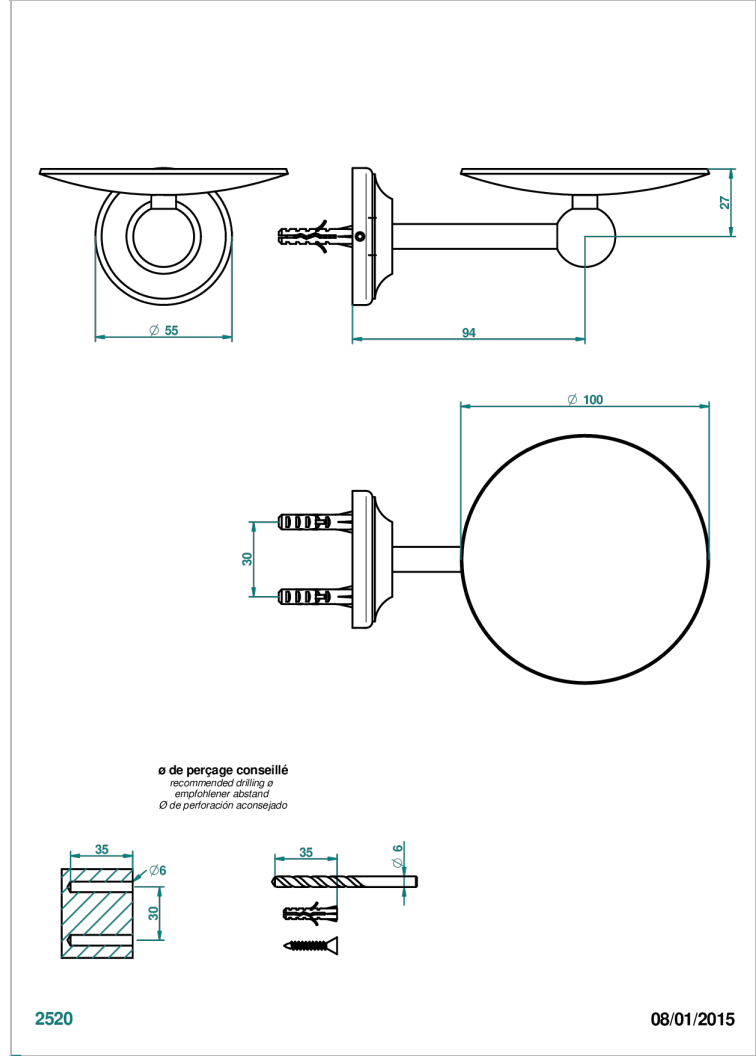

BROADWAY WITH LEVER

A04-546

Wall mounted soap dish, \varnothing 100 mm

THG[®]
PARIS

CHARACTERISTIC

- Broadway with Lever
- Wall mounted soap dish, \varnothing 100 mm

AVAILABLE FINITIONS

Antique nickel - H28
Black ceram - D30
Blush PVD - H62
Brass color PVD - H49
Brown bronze color PVD - F33
Gold color PVD - H52