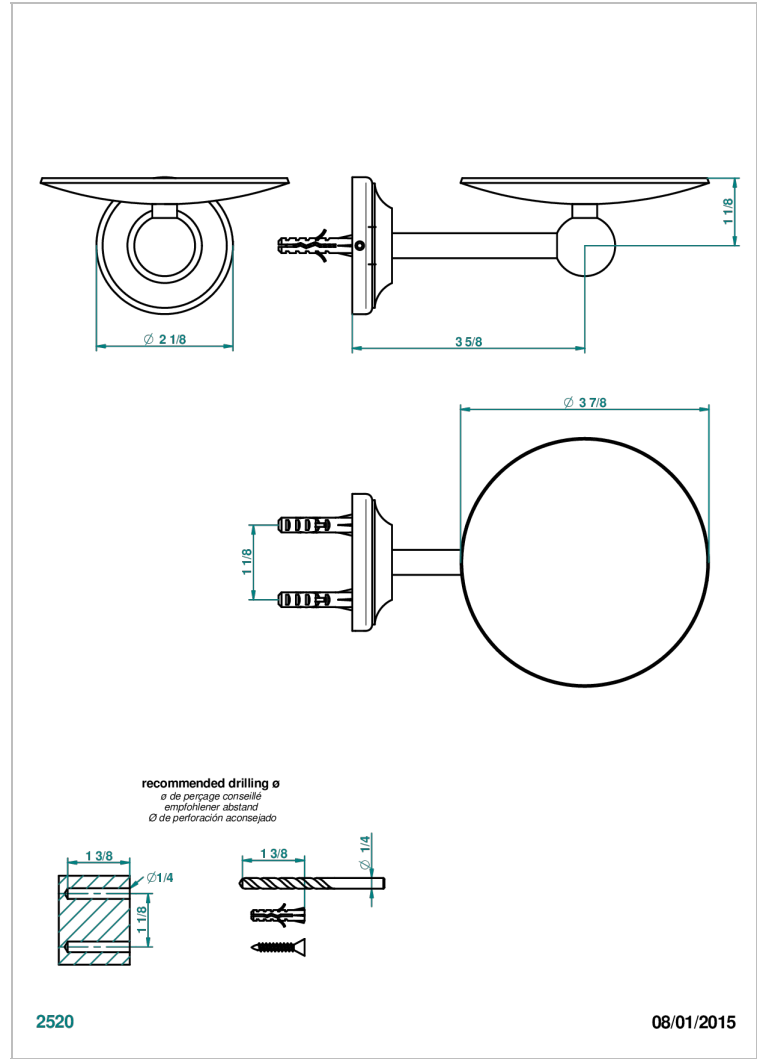

# BROADWAY WITH LEVER

A04-546

Wall mounted soap dish,  $\varnothing$  100 mm

THG<sup>®</sup>  
PARIS

## CHARACTERISTIC

- Broadway with Lever
- Wall mounted soap dish,  $\varnothing$  100 mm