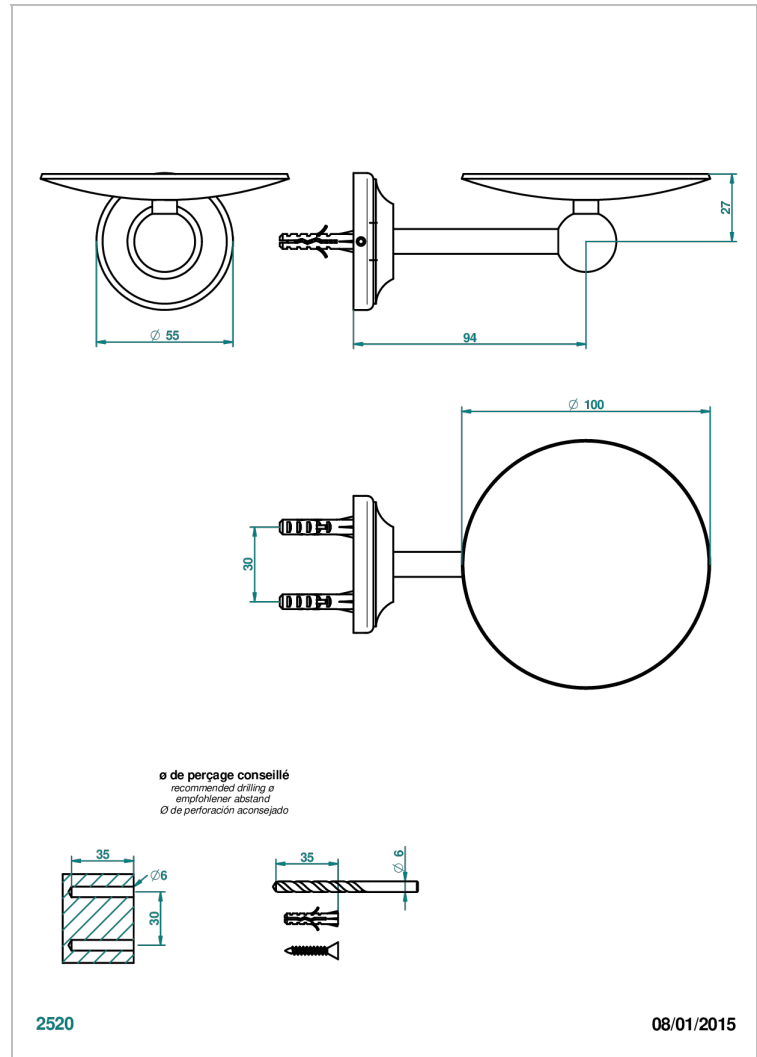

BROADWAY WITH LEVER

A04-546

Wall mounted soap dish, \varnothing 100 mm

THG[®]
PARIS

CHARACTERISTIC

- Broadway with Lever
- Wall mounted soap dish, \varnothing 100 mm

AVAILABLE FINITIONS

Antique nickel - H28
Black ceram - D30
Blush PVD - H62
Brass color PVD - H49
Brown bronze color PVD - F33
Gold color PVD - H52