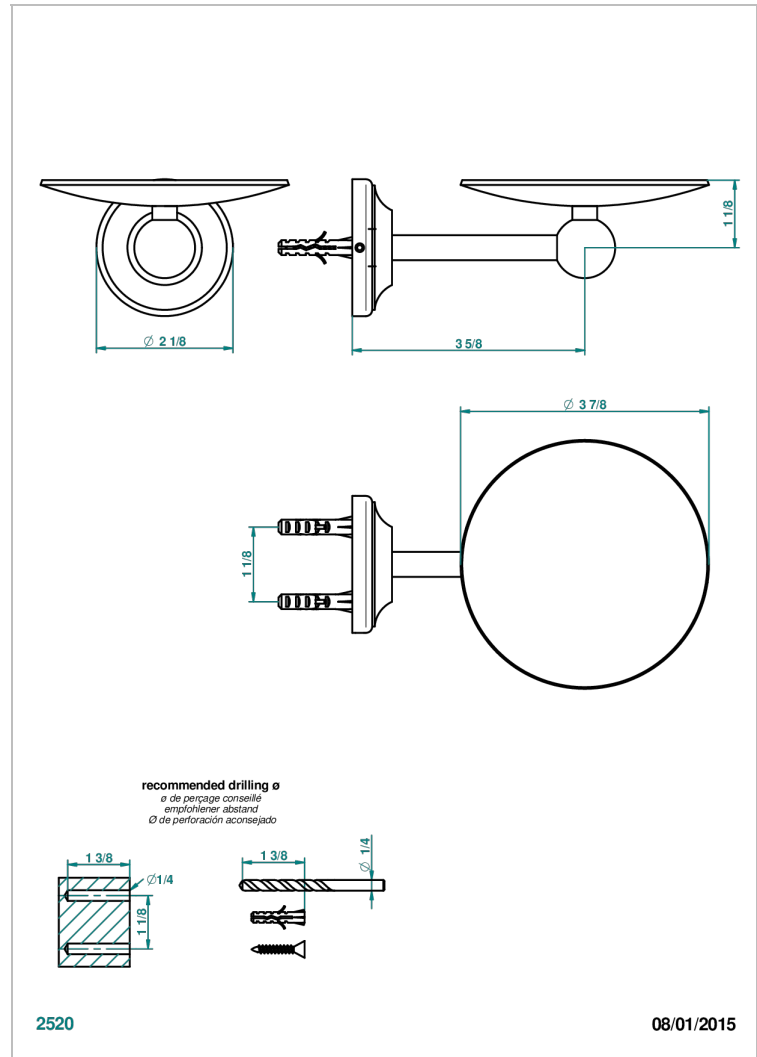

BROADWAY WITH LEVER

A04-546

Wall mounted soap dish, \varnothing 100 mm

THG[®]
PARIS

CHARACTERISTIC

- Broadway with Lever
- Wall mounted soap dish, \varnothing 100 mm

AVAILABLE FINITIONS

Antique nickel - H28
Black ceram - D30
Blush PVD - H62
Brass color PVD - H49
Brown bronze color PVD - F33
Gold color PVD - H52