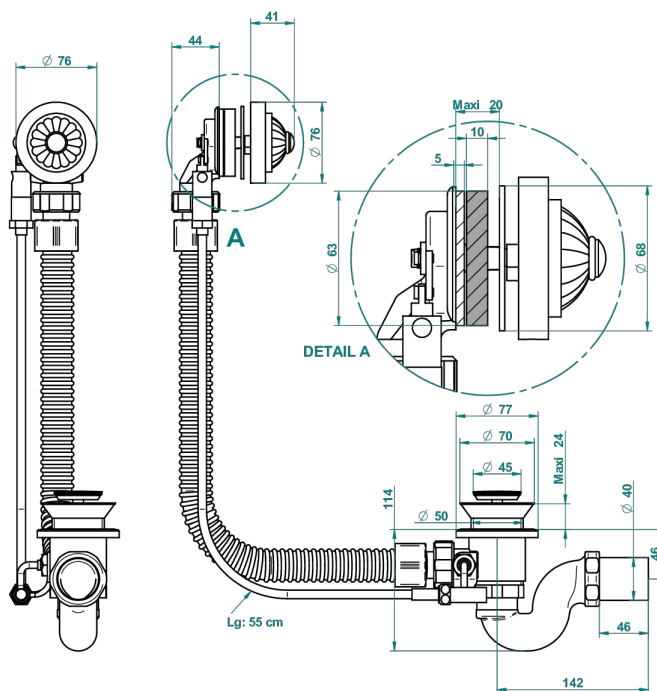

# MANDARINE CLEAR CRYSTAL

U1D-300

Complete bath pop-up waste -cable lg 55 cm

THG<sup>®</sup>  
PARIS

25174

12/06/2017

## CHARACTERISTIC

- Mandarine Clear crystal
- Complete bath pop-up waste -cable lg 55 cm