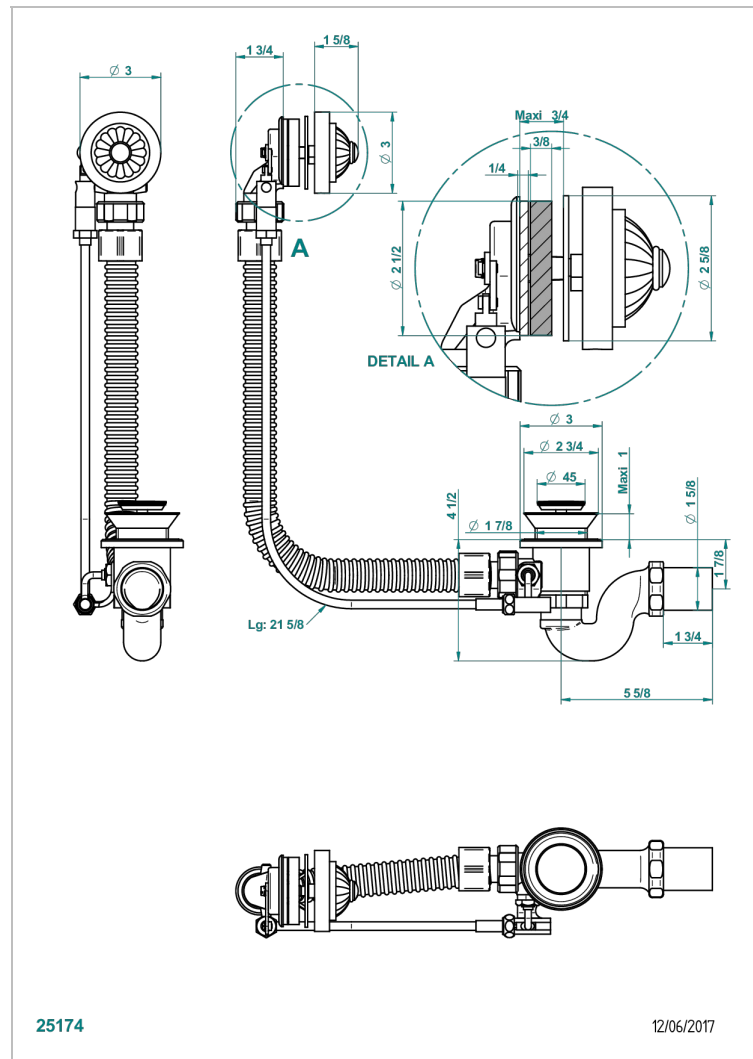

MANDARINE CLEAR CRYSTAL

U1D-300

Complete bath pop-up waste -cable lg 55 cm

THG
PARIS

CHARACTERISTIC

- Mandarin Clear crystal
- Complete bath pop-up waste -cable lg 55 cm

AVAILABLE FINITIONS

Blush PVD - H62
Brass color PVD - H49
Brown bronze color PVD - F33
Gold color PVD - H52
Graphite PVD - H64
Matt Umber PVD - H67