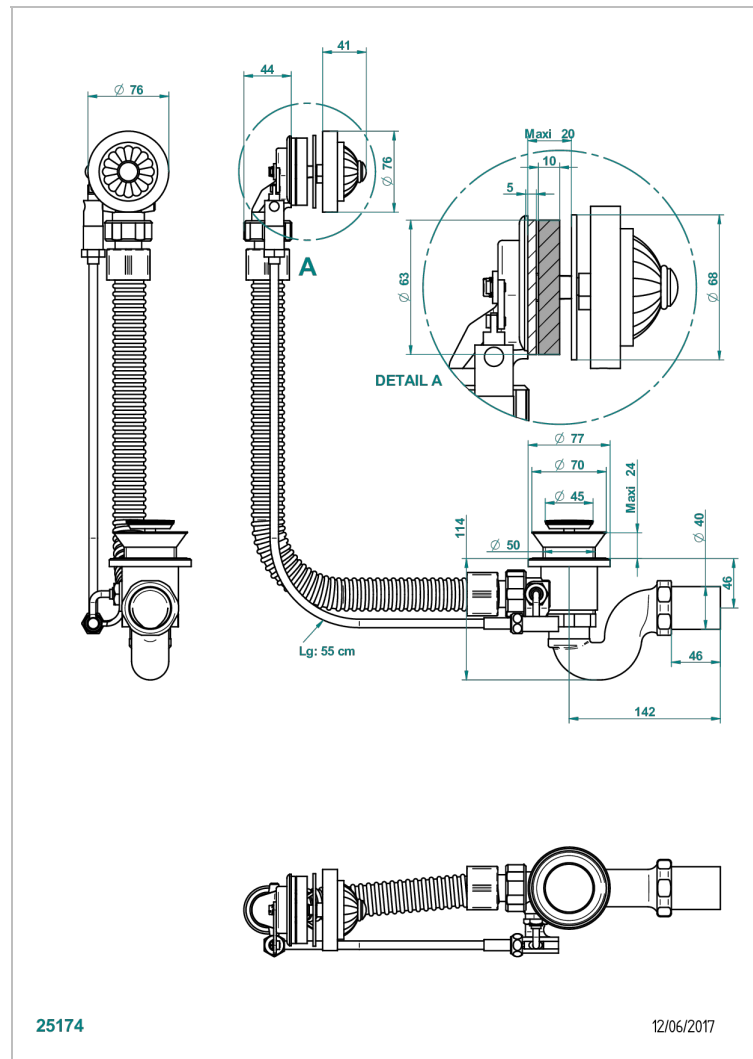

MANDARINE CLEAR CRYSTAL

U1D-300

Complete bath pop-up waste -cable lg 55 cm

THG[®]
PARIS

CHARACTERISTIC

- Mandarin Clear crystal
- Complete bath pop-up waste -cable lg 55 cm

AVAILABLE FINITIONS

Blush PVD - H62
Brass color PVD - H49
Brown bronze color PVD - F33
Gold color PVD - H52
Graphite PVD - H64
Matt Umber PVD - H67