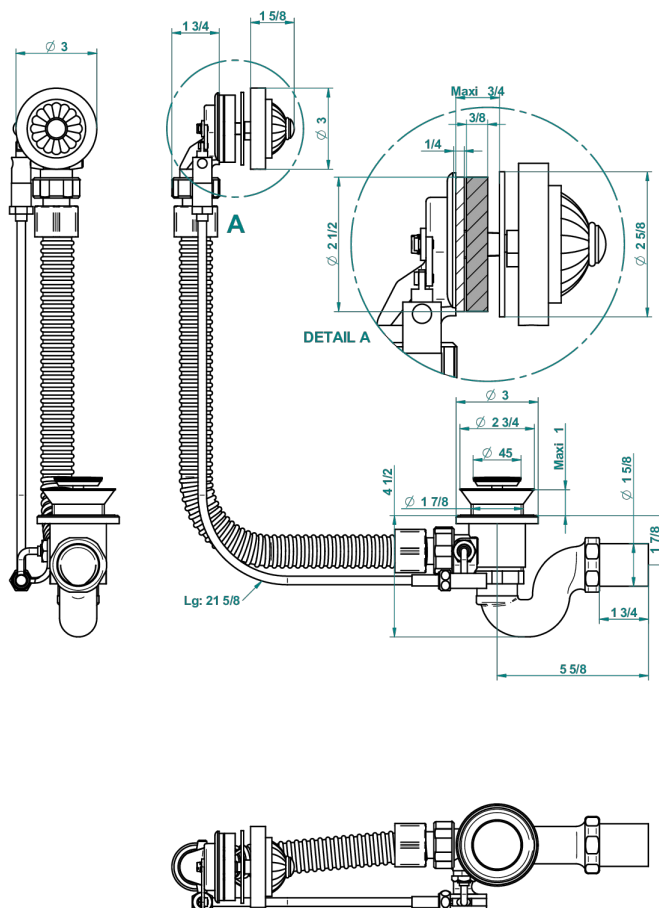

# MANDARINE CLEAR CRYSTAL

U1D-300

Complete bath pop-up waste -cable lg 55 cm

THG<sup>®</sup>  
PARIS

25174

12/06/2017

## CHARACTERISTIC

- Mandarine Clear crystal
- Complete bath pop-up waste -cable lg 55 cm

Nickel color PVD - H55  
Polished chrome (color finish) - A02  
Umber PVD - H66