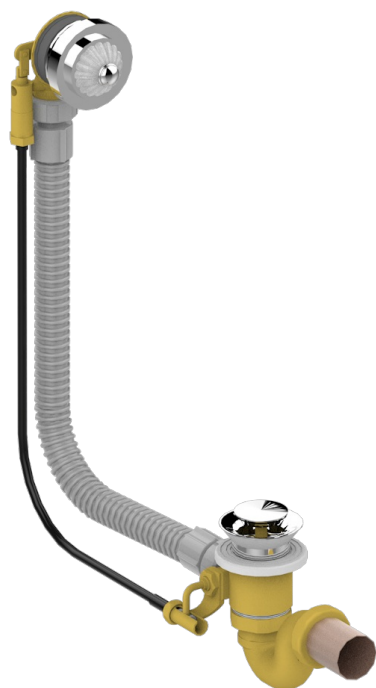

# MANDARINE CLEAR CRYSTAL

U1D-300

Complete bath pop-up waste -cable lg 55 cm

THG<sup>®</sup>  
PARIS

25174

12/06/2017

## CHARACTERISTIC

- Mandarine Clear crystal
- Complete bath pop-up waste -cable lg 55 cm

## AVAILABLE FINITIONS

Blush PVD - H62  
Brass color PVD - H49  
Brown bronze color PVD - F33  
Gold color PVD - H52  
Graphite PVD - H64  
Matt Umber PVD - H67

Matt blush PVD - H60  
Matt brass color PVD - H50  
Matt brown bronze color PVD - F34  
Matt gold color PVD - H53  
Matt graphite PVD - H65  
Matt nickel color PVD - H56

Nickel color PVD - H55  
Polished chrome (color finish) - A02  
Umber PVD - H66