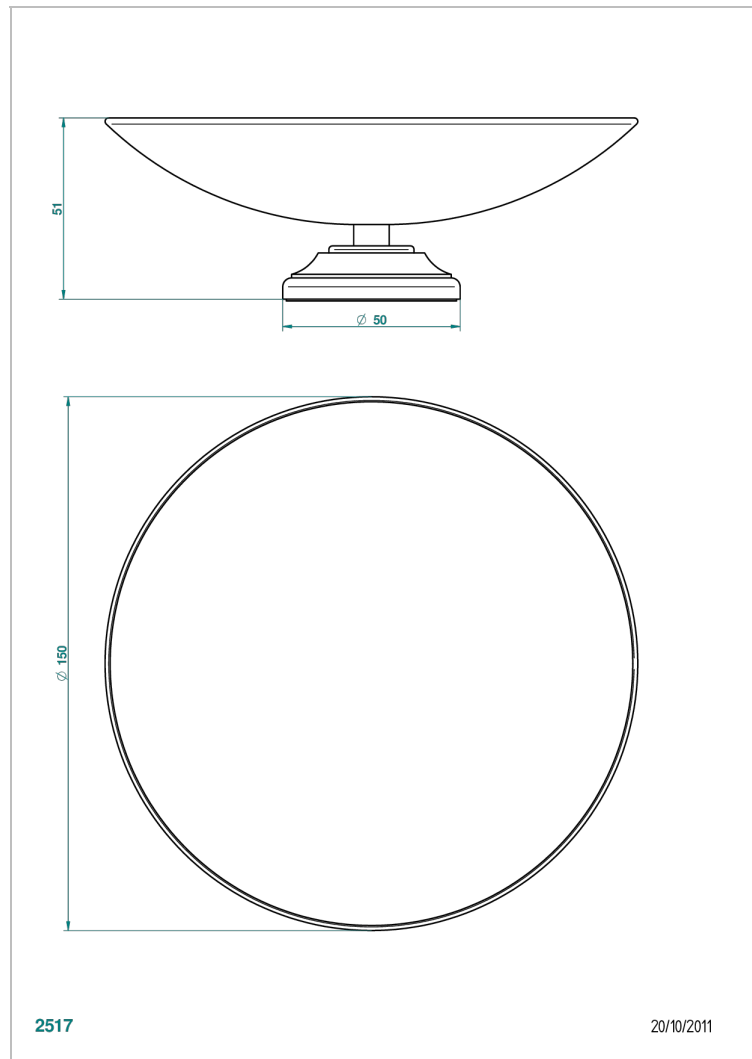

CHARLESTON WITH LEVER HANDLES

G75-544GM

Soap dish, freestanding , 6" diameter

THG[®]
PARIS

CHARACTERISTIC

- Charleston with lever handles
- Soap dish, freestanding , 6" diameter

AVAILABLE FINITIONS

Black ceram - D30
Blush PVD - H62
Brass color PVD - H49
Brown bronze color PVD - F33
Chrome polished - A02
Chrome polished / gold polished - G02