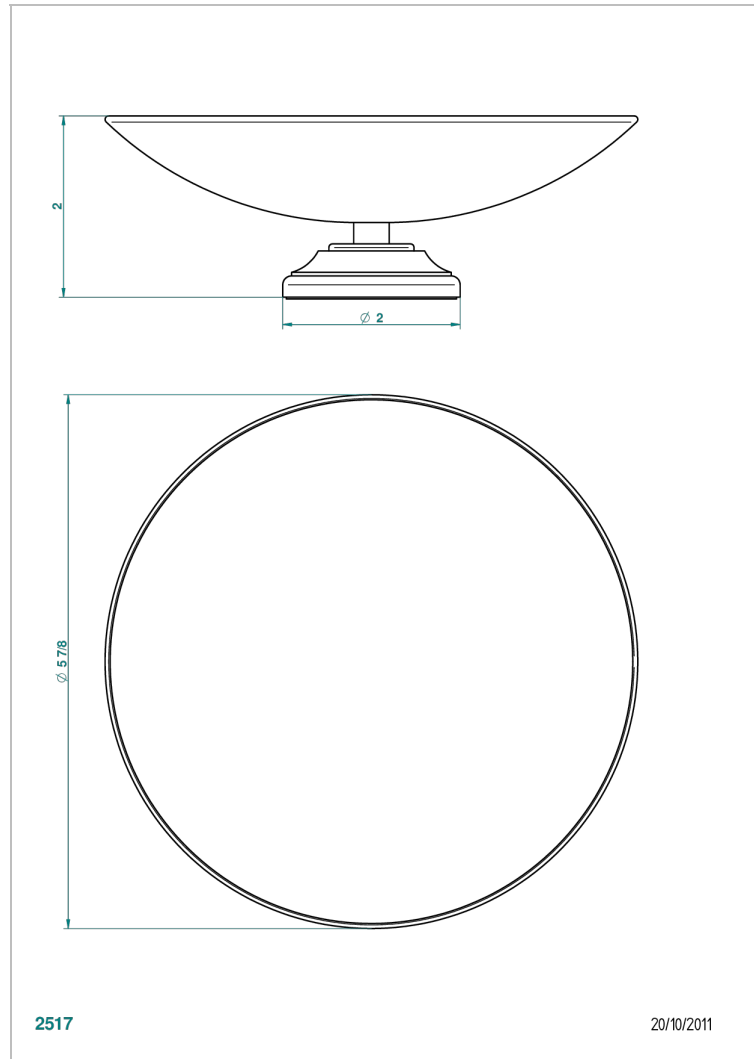

CHARLESTON WITH LEVER HANDLES

G75-544GM

Soap dish, freestanding , 6" diameter

THG[®]
PARIS

CHARACTERISTIC

- Charleston with lever handles
- Soap dish, freestanding , 6" diameter

AVAILABLE FINITIONS

Black ceram - D30
Blush PVD - H62
Brass color PVD - H49
Brown bronze color PVD - F33
Chrome polished - A02
Chrome polished / gold polished - G02