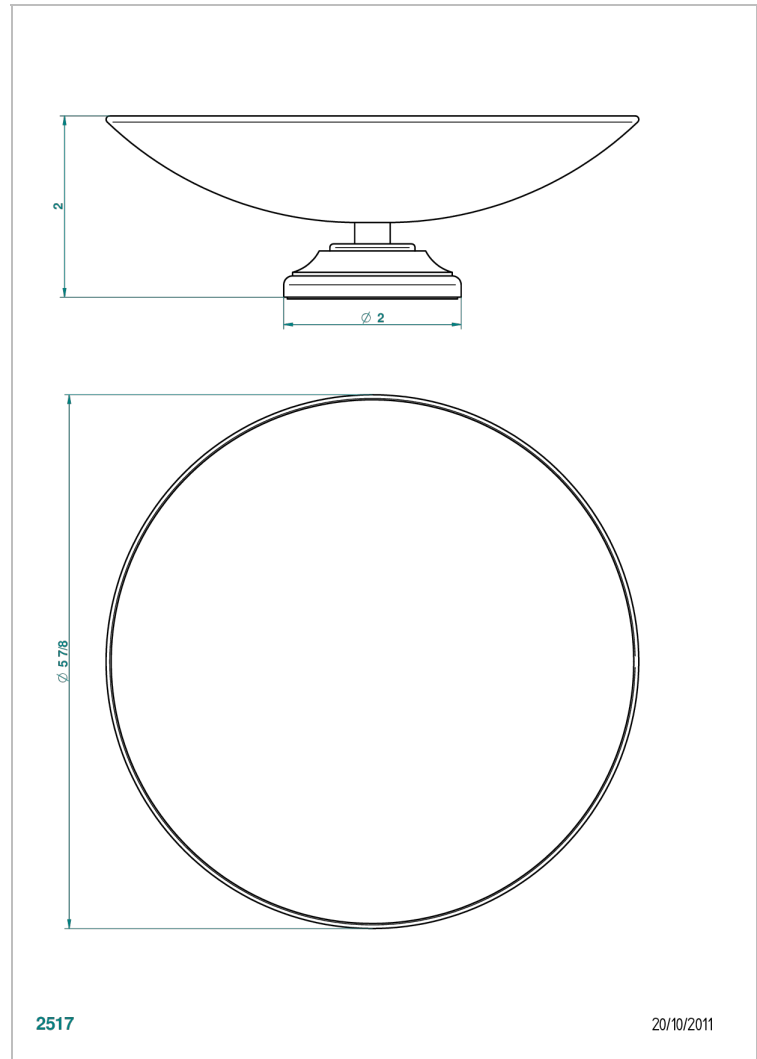

CHARLESTON WITH LEVER

G75-544GM

Soap dish on stand, \varnothing 150 mm

THG[®]
PARIS

CHARACTERISTIC

- Charleston with lever
- Soap dish on stand, \varnothing 150 mm

AVAILABLE FINITIONS

Antique nickel - H28
Black ceram - D30
Blush PVD - H62
Brass color PVD - H49
Brown bronze color PVD - F33
Gold color PVD - H52