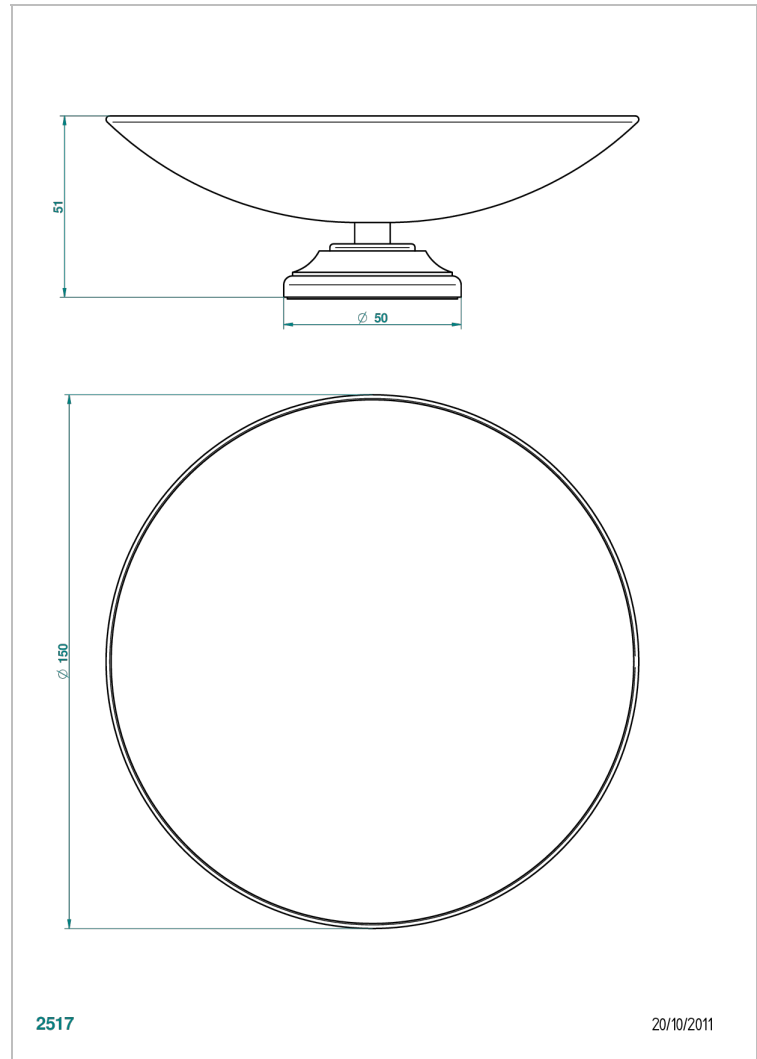

CHARLESTON WITH LEVER

G75-544GM

Soap dish on stand, \varnothing 150 mm

THG[®]
PARIS

CHARACTERISTIC

- Charleston with lever
- Soap dish on stand, \varnothing 150 mm

AVAILABLE FINITIONS

Antique nickel - H28
Black ceram - D30
Blush PVD - H62
Brass color PVD - H49
Brown bronze color PVD - F33
Gold color PVD - H52