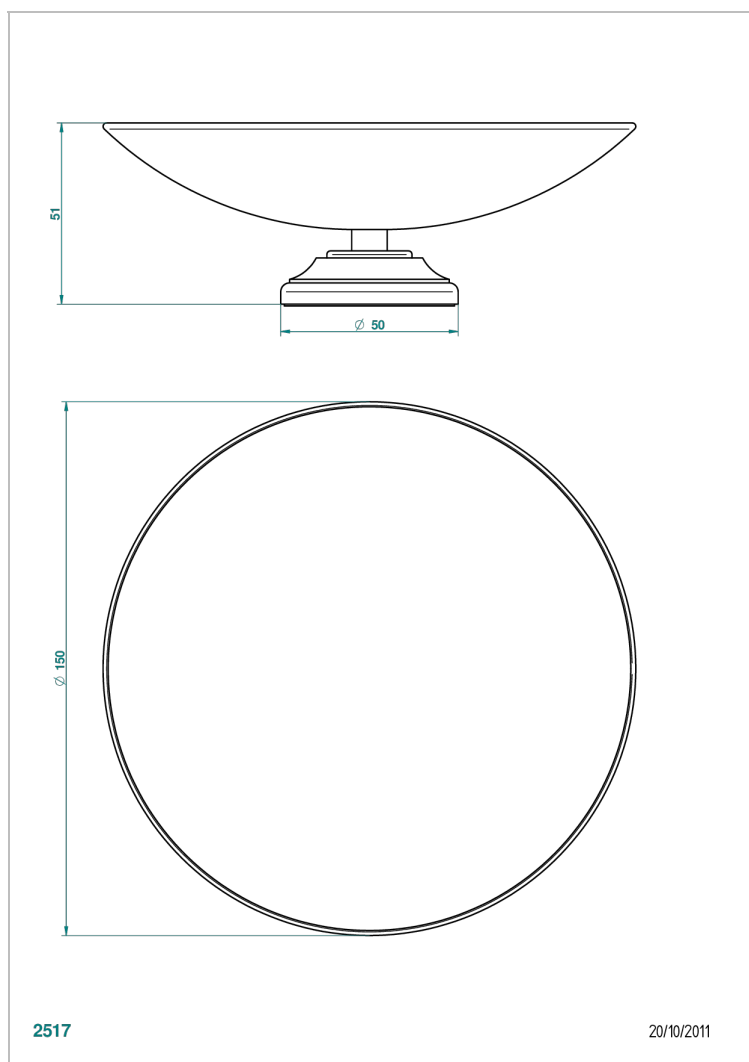

CHARLESTON WITH SMOOTH METAL LEVER HANDLES

G3N-544GM

Soap dish, freestanding , 6" diameter

CHARACTERISTIC

- Charleston with smooth metal lever handles
- Soap dish, freestanding , 6" diameter

AVAILABLE FINITIONS