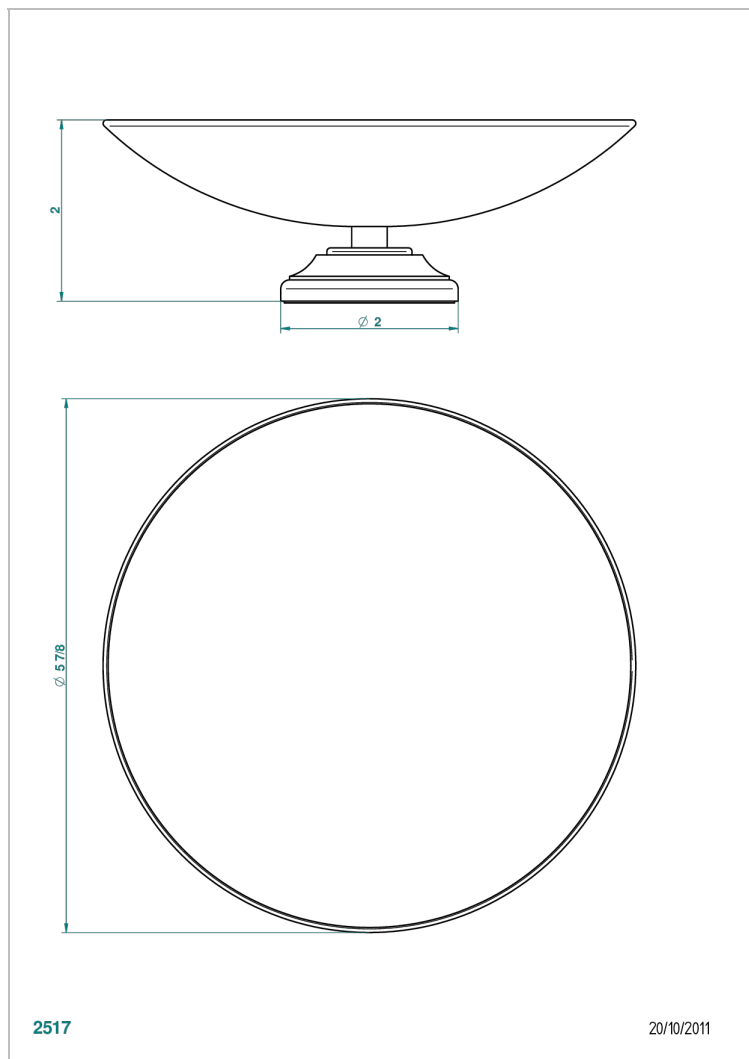

CHARLESTON WITH SMOOTH METAL LEVER HANDLES

G3N-544GM

Soap dish, freestanding , 6" diameter

2517

20/10/2011

CHARACTERISTIC

- Charleston with smooth metal lever handles
- Soap dish, freestanding , 6" diameter