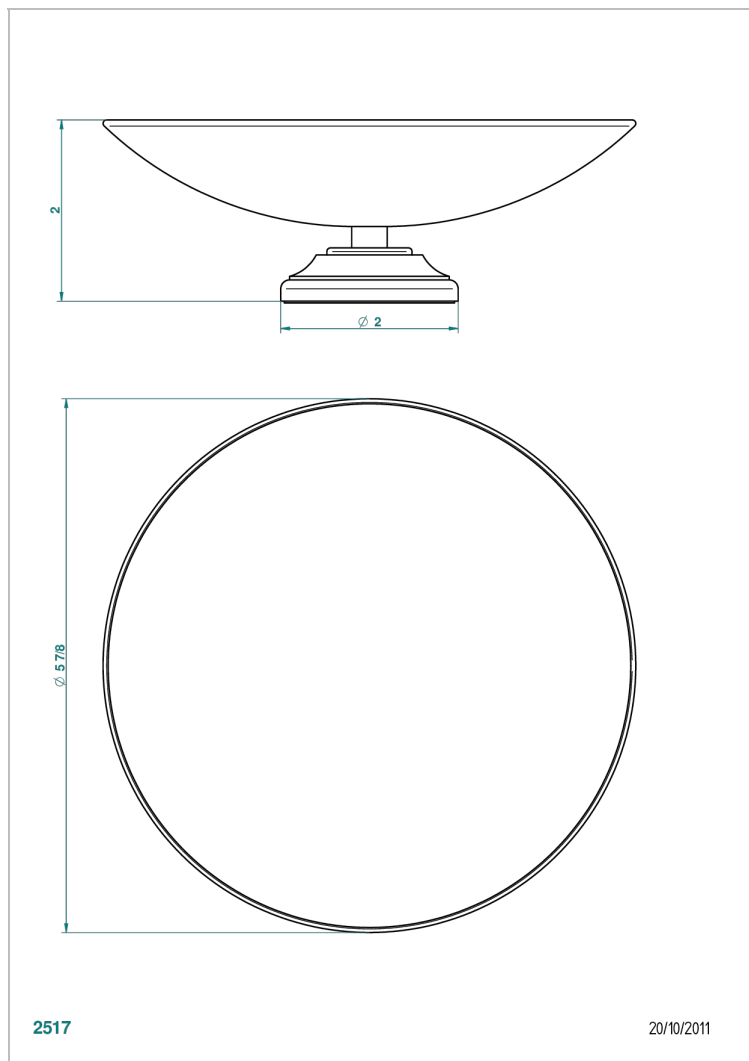

1900 WITH SMOOTH METAL LEVER HANDLES

G3M-544GM

Soap dish, freestanding , 6" diameter

2517

20/10/2011

CHARACTERISTIC

- 1900 with smooth metal lever handles
- Soap dish, freestanding , 6" diameter

AVAILABLE FINITIONS