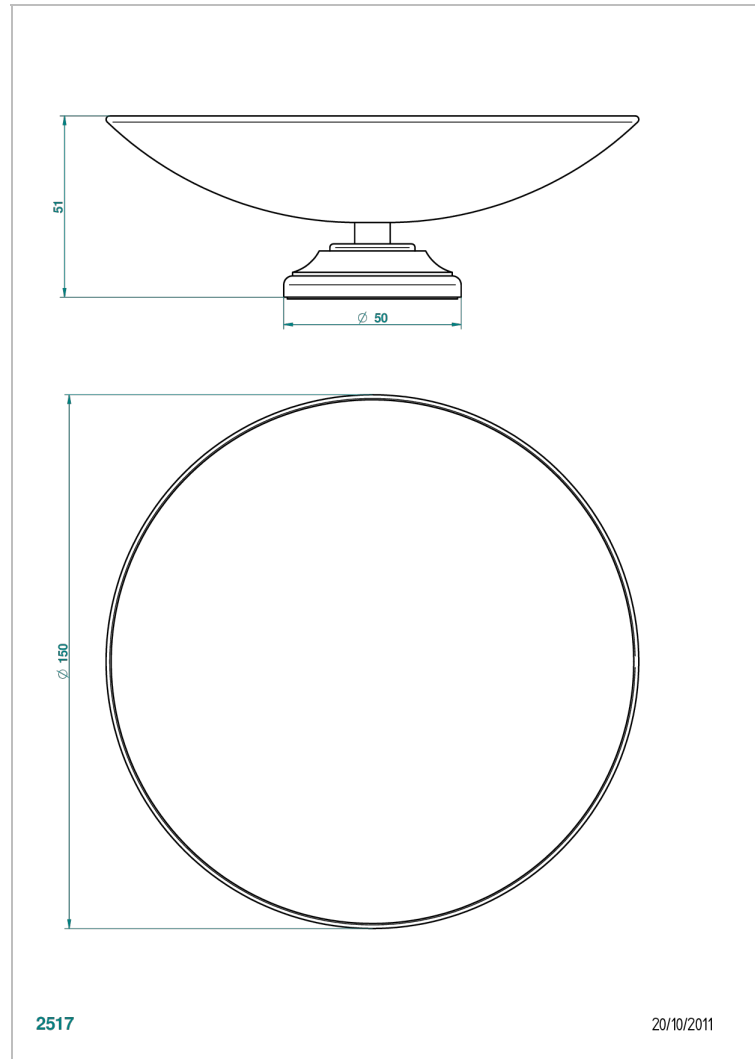

1900 WITH LEVER HANDLES

G28-544GM

Soap dish, freestanding , 6" diameter

CHARACTERISTIC

- 1900 with lever handles
- Soap dish, freestanding , 6" diameter

AVAILABLE FINITIONS

Black ceram - D30
Blush PVD - H62
Brass color PVD - H49
Brown bronze color PVD - F33
Chrome polished - A02
Chrome polished / gold polished - G02

Copper antique matt, coated - H07
Gold color PVD - H52
Gold mat - F07
Gold polished - F01
Graphite PVD - H64
Light coated bronze - D01

Matt Umber PVD - H67
Matt blush PVD - H60
Matt brass color PVD - H50
Matt brown bronze color PVD - F34
Matt chrome (American satin) - C02
Matt gold color PVD - H53