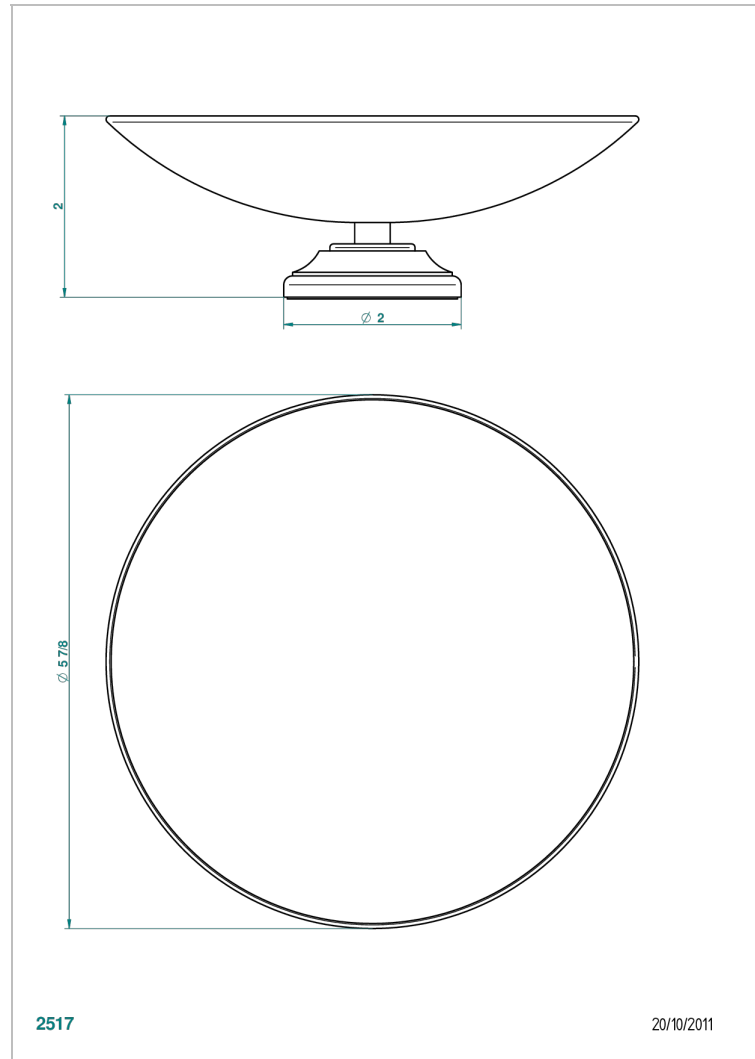

# 1900 WITH LEVER HANDLES

G28-544GM

Soap dish, freestanding , 6" diameter

## CHARACTERISTIC

- 1900 with lever handles
- Soap dish, freestanding , 6" diameter