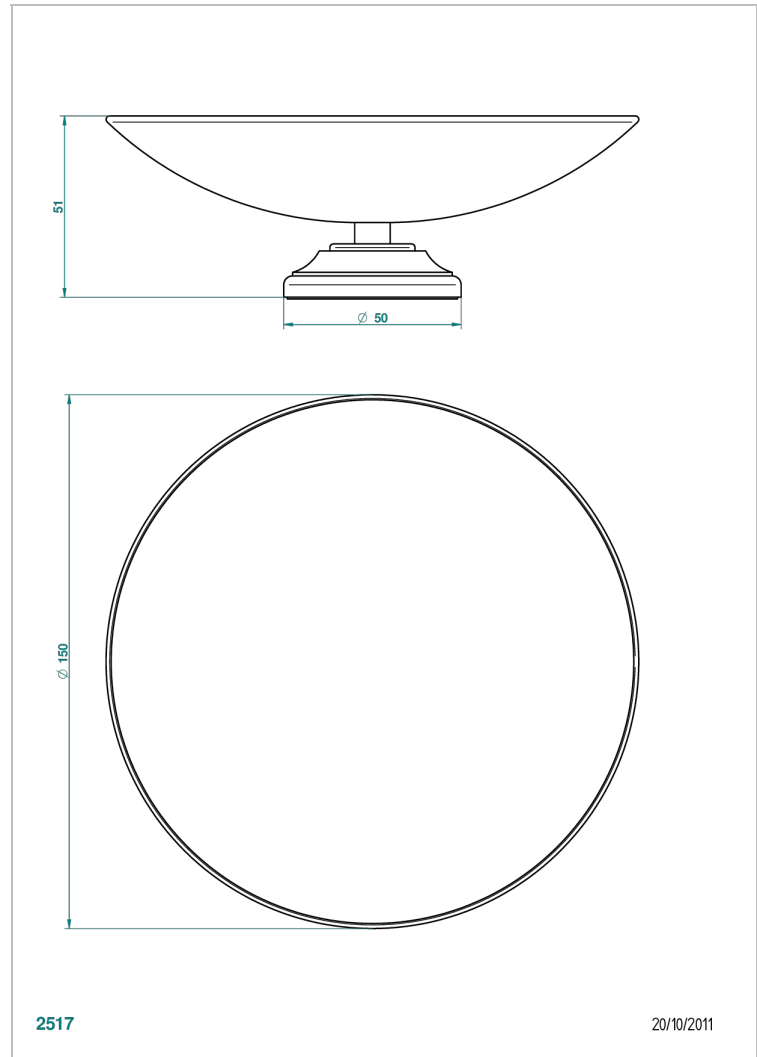

1900

G25-544GM

Soap dish, freestanding , 6" diameter

CHARACTERISTIC

- 1900
- Soap dish, freestanding , 6" diameter

AVAILABLE FINITIONS

Black ceram - D30
Blush PVD - H62
Brass color PVD - H49
Brown bronze color PVD - F33
Chrome polished - A02
Chrome polished / gold polished - G02

Copper antique matt, coated - H07
Gold color PVD - H52
Gold mat - F07
Gold polished - F01
Graphite PVD - H64
Light coated bronze - D01

Matt Umber PVD - H67
Matt blush PVD - H60
Matt brass color PVD - H50
Matt brown bronze color PVD - F34
Matt chrome (American satin) - C02
Matt gold color PVD - H53