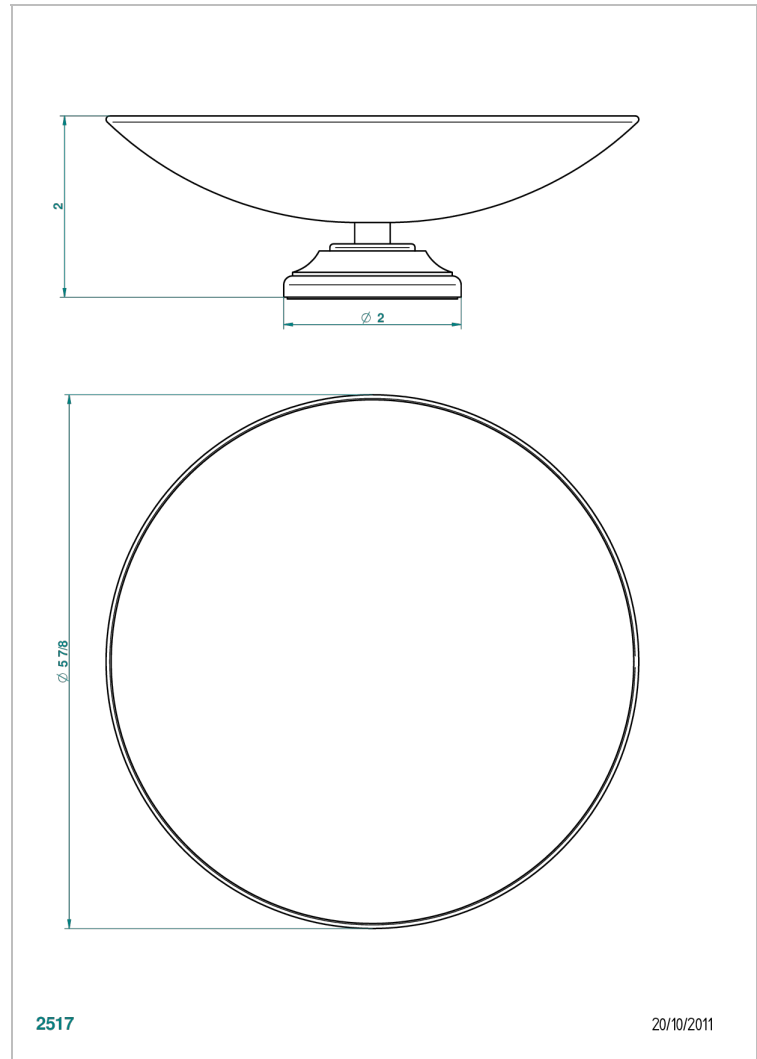

# 1900

G25-544GM

Soap dish, freestanding , 6" diameter

THG<sup>®</sup>  
PARIS

2517

20/10/2011

## CHARACTERISTIC

- 1900
- Soap dish, freestanding , 6" diameter