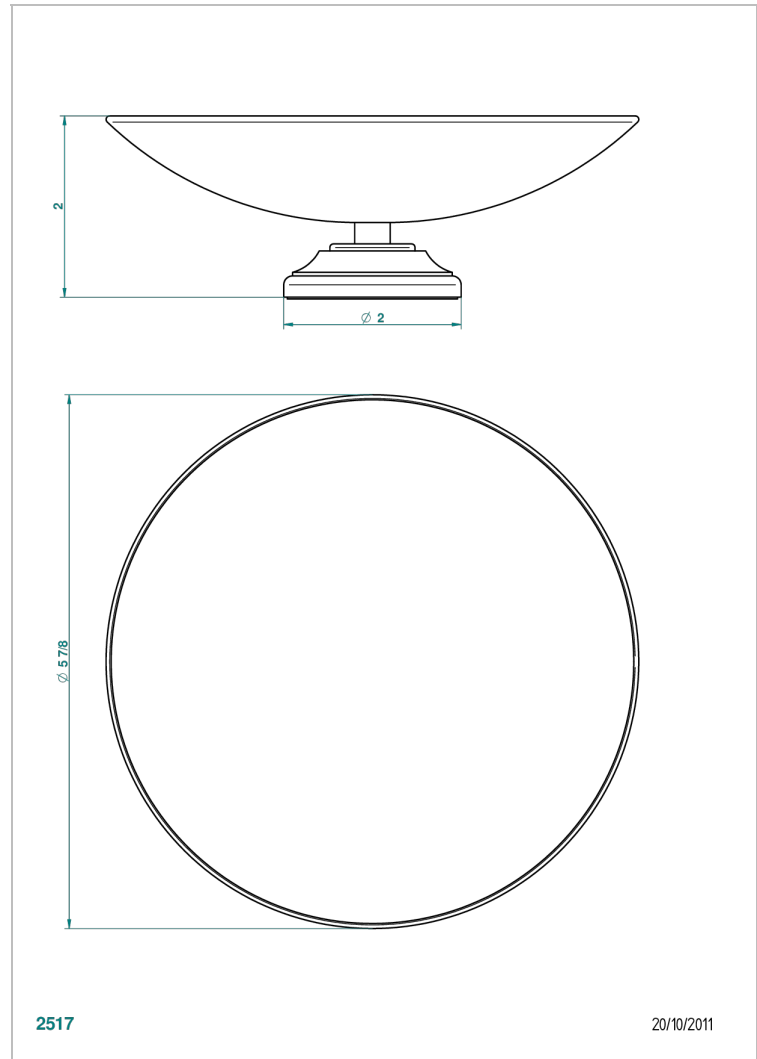

1900

G25-544GM

Soap dish on stand, \varnothing 150 mm

THG[®]
PARIS

CHARACTERISTIC

- 1900
- Soap dish on stand, \varnothing 150 mm

AVAILABLE FINITIONS

Antique nickel - H28
Black ceram - D30
Blush PVD - H62
Brass color PVD - H49
Brown bronze color PVD - F33
Gold color PVD - H52