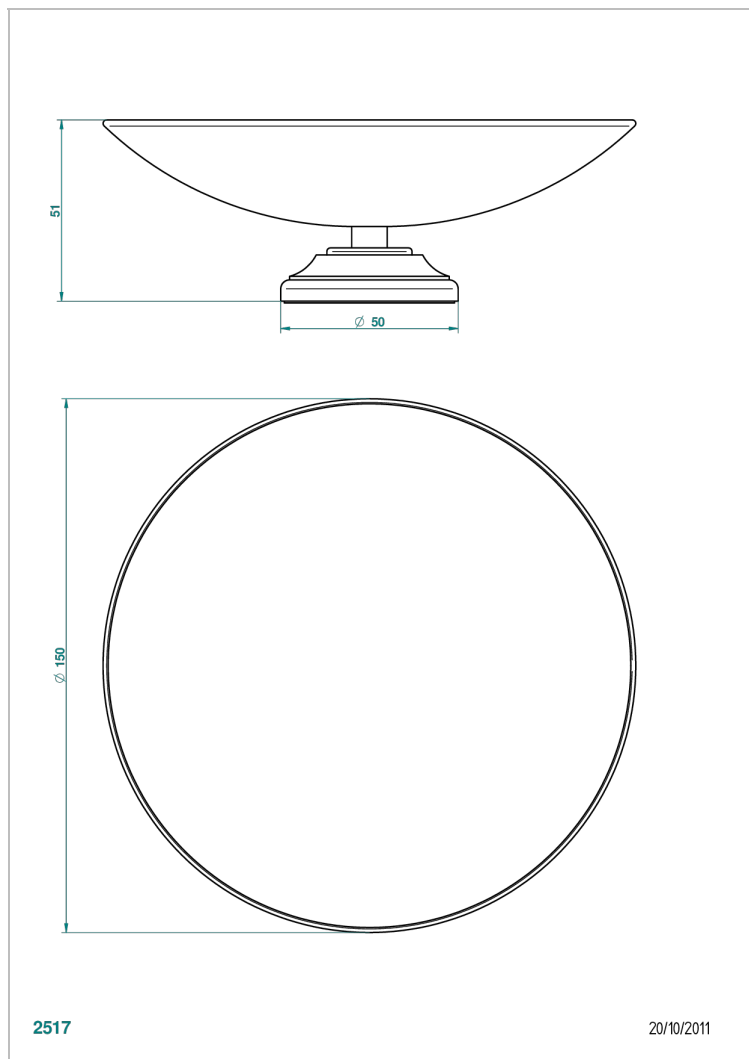

BROADWAY WITH WHITE PORCELAIN LEVER HANDLES

A04-544GM

Soap dish, freestanding , 6" diameter

CHARACTERISTIC

- Broadway with white porcelain lever handles
- Soap dish, freestanding , 6" diameter

AVAILABLE FINITIONS