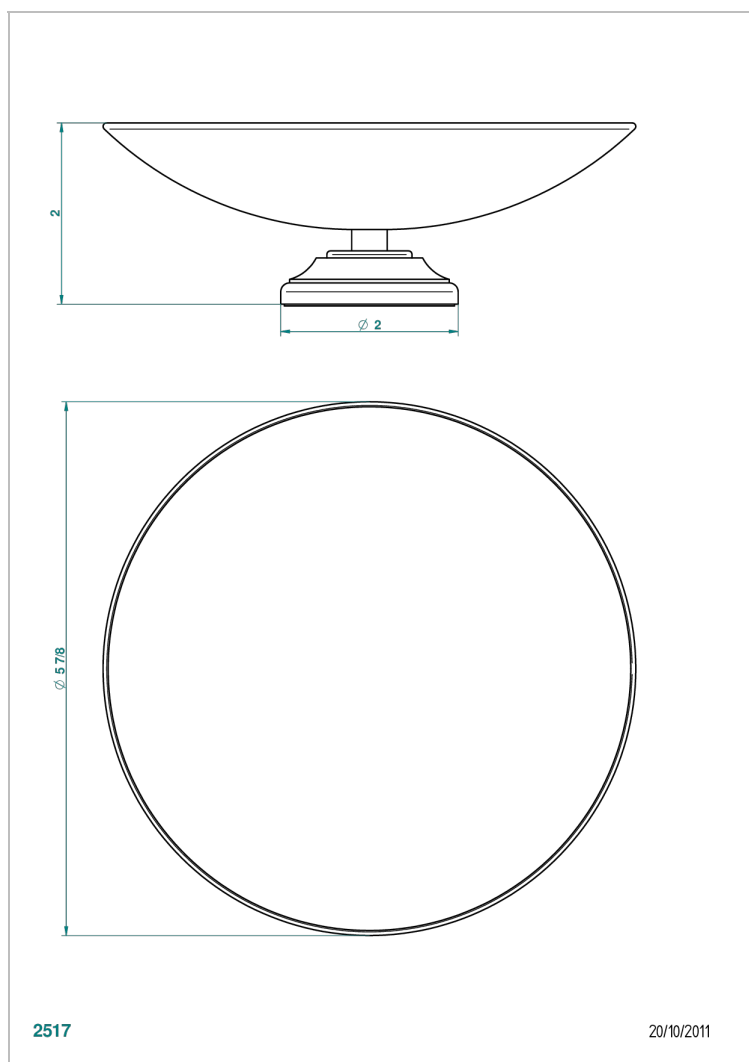

BROADWAY WITH WHITE PORCELAIN LEVER HANDLES

A04-544GM

Soap dish, freestanding , 6" diameter

CHARACTERISTIC

- Broadway with white porcelain lever handles
- Soap dish, freestanding , 6" diameter

AVAILABLE FINITIONS