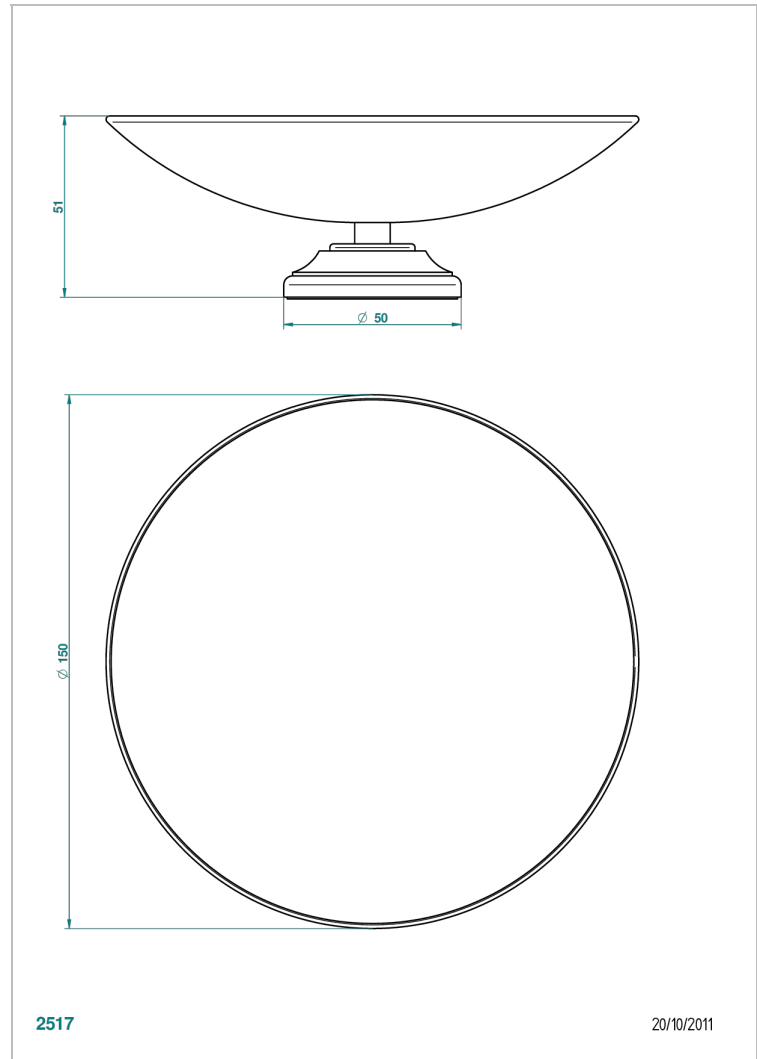

BROADWAY WITH LEVER

A04-544GM

Soap dish on stand, \varnothing 150 mm

THG[®]
PARIS

CHARACTERISTIC

- Broadway with Lever
- Soap dish on stand, \varnothing 150 mm

AVAILABLE FINITIONS

Antique nickel - H28
Black ceram - D30
Blush PVD - H62
Brass color PVD - H49
Brown bronze color PVD - F33
Gold color PVD - H52