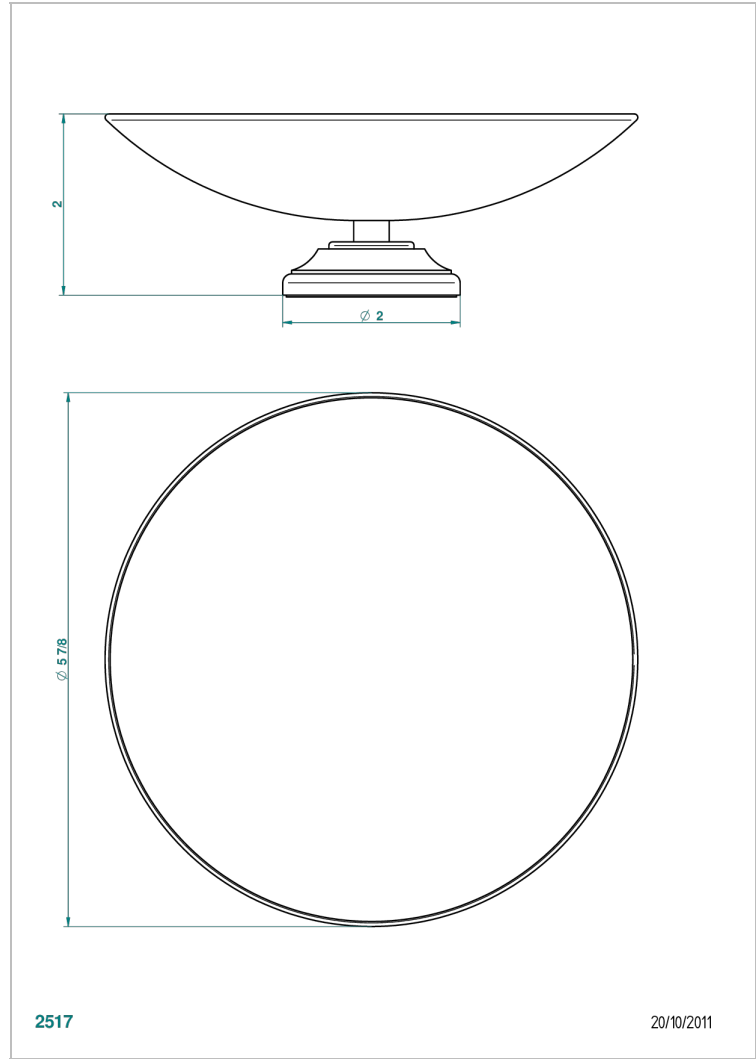

BROADWAY WITH LEVER

A04-544GM

Soap dish on stand, \varnothing 150 mm

THG[®]
PARIS

2517

20/10/2011

CHARACTERISTIC

- Broadway with Lever
- Soap dish on stand, \varnothing 150 mm