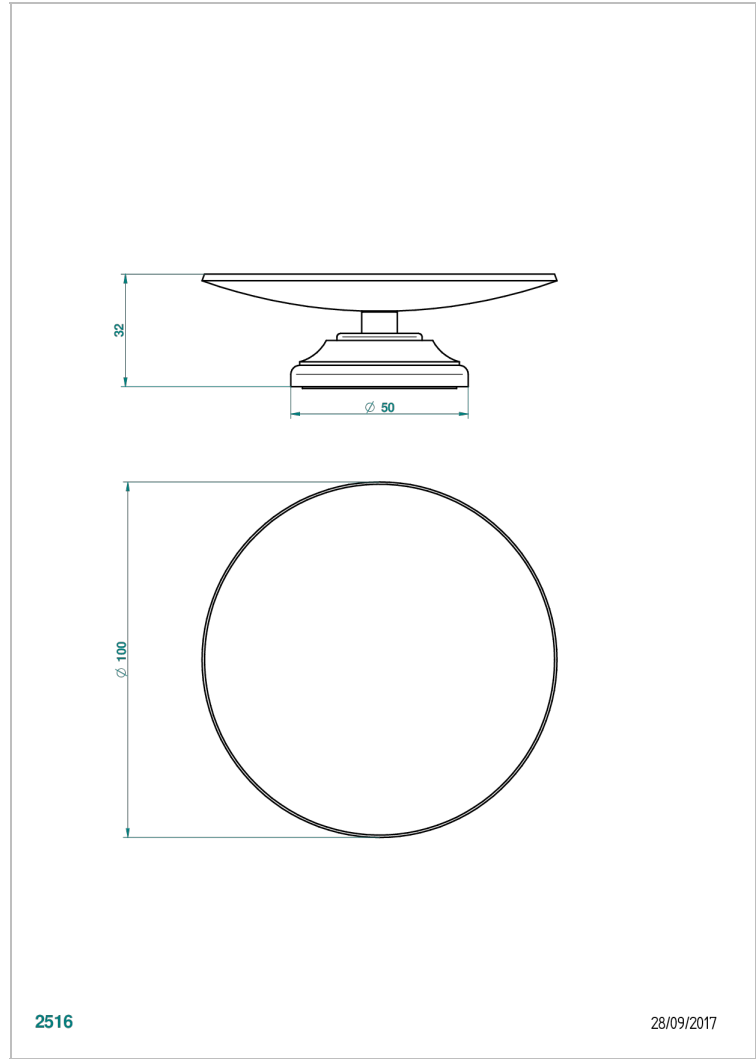

CHARLESTON WITH LEVER

G75-544

Soap dish on stand, \varnothing 100 mm

CHARACTERISTIC

- Charleston with lever
- Soap dish on stand, \varnothing 100 mm

AVAILABLE FINITIONS

Antique nickel - H28
Black ceram - D30
Blush PVD - H62
Brass color PVD - H49
Brown bronze color PVD - F33
Gold color PVD - H52