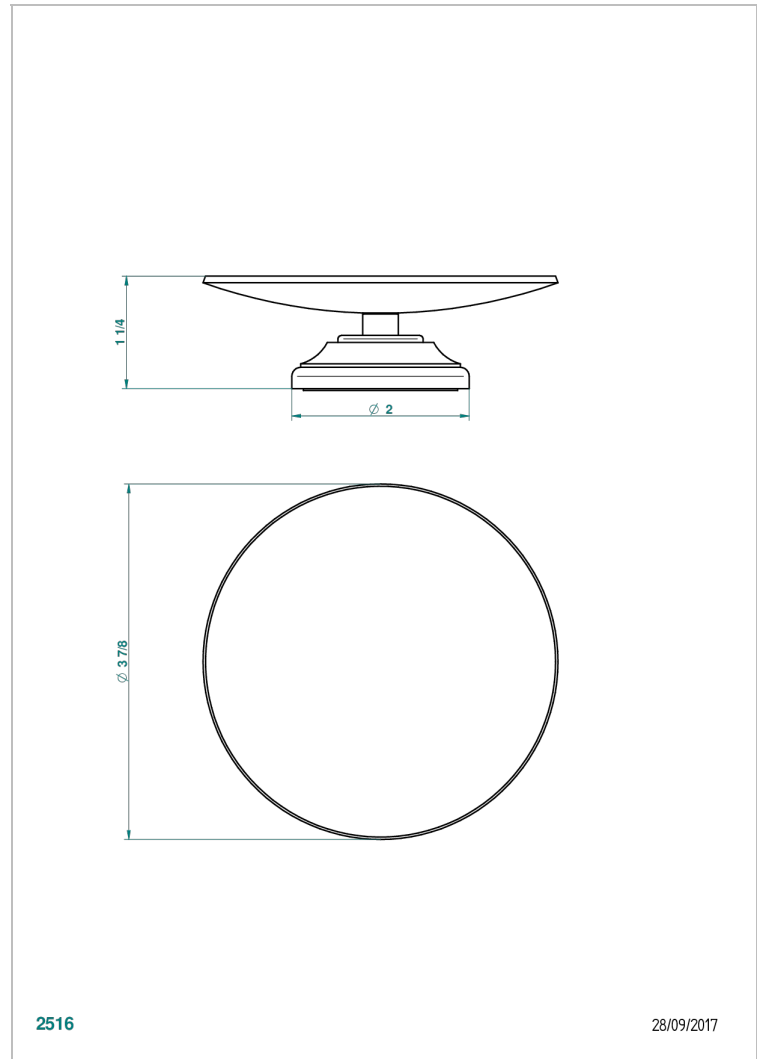

CHARLESTON WITH LEVER

G75-544

Soap dish on stand, \varnothing 100 mm

THG[®]
PARIS

CHARACTERISTIC

- Charleston with lever
- Soap dish on stand, \varnothing 100 mm

AVAILABLE FINITIONS

Antique nickel - H28
Black ceram - D30
Blush PVD - H62
Brass color PVD - H49
Brown bronze color PVD - F33
Gold color PVD - H52