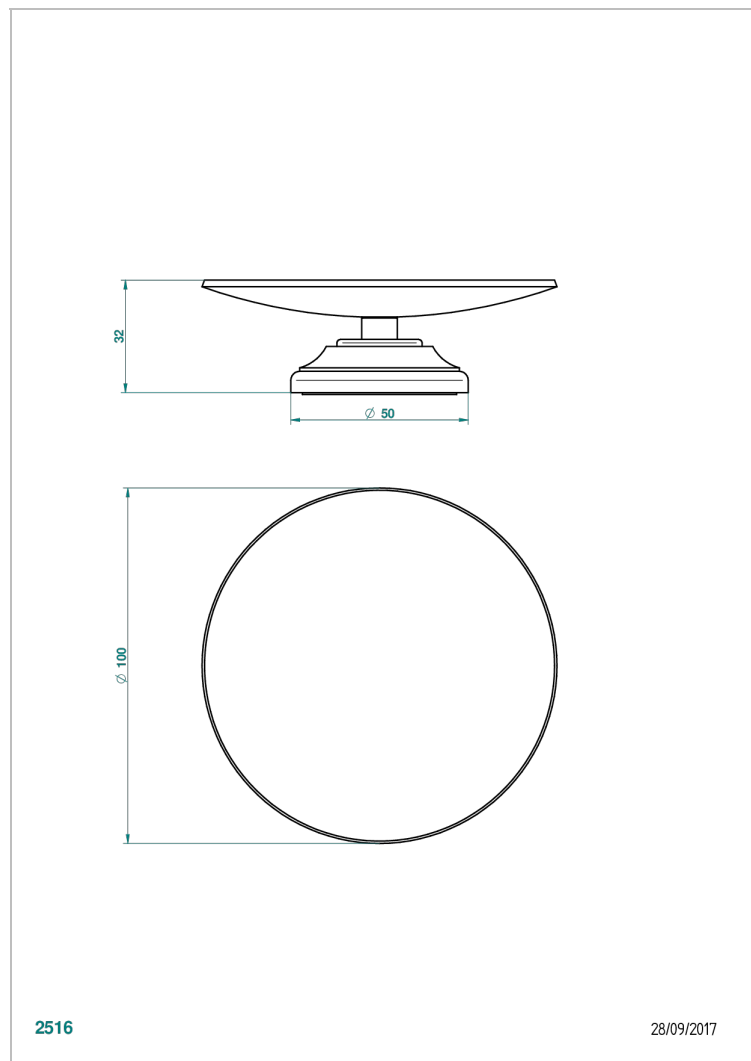

CHARLESTON WITH SMOOTH METAL LEVER HANDLES

G3N-544

Soap dish, freestanding , 4" diameter

CHARACTERISTIC

- Charleston with smooth metal lever handles
- Soap dish, freestanding , 4" diameter

AVAILABLE FINITIONS