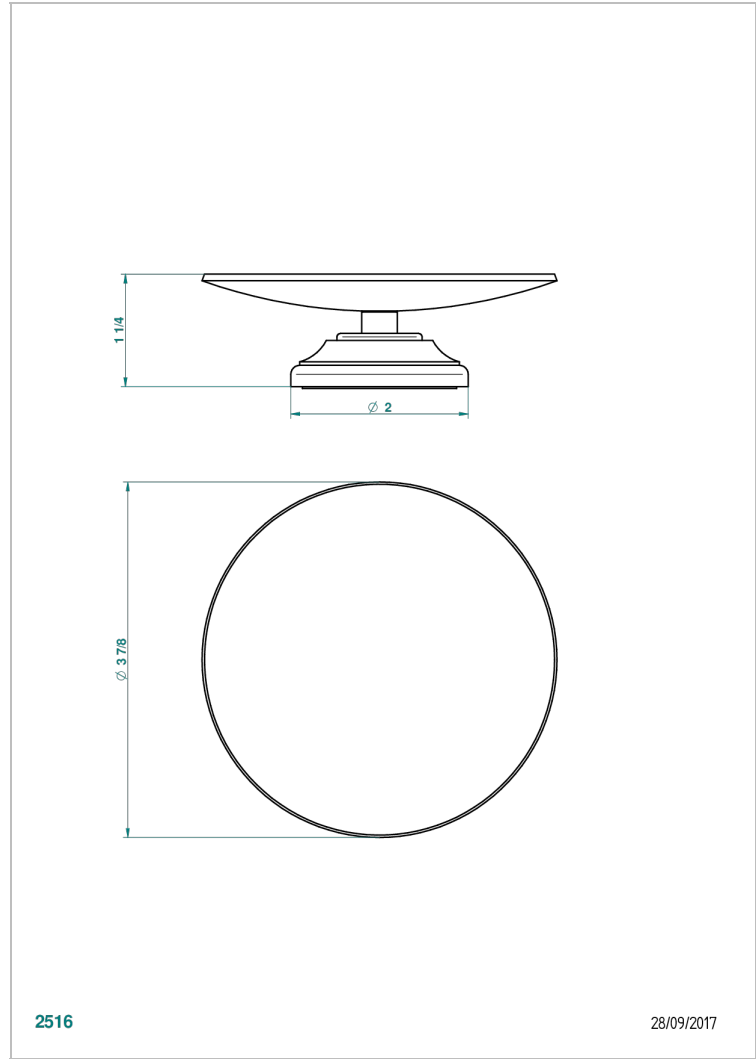

CHARLESTON WITH SMOOTH METAL LEVER HANDLES

G3N-544

Soap dish, freestanding , 4" diameter

2516

28/09/2017

CHARACTERISTIC

- Charleston with smooth metal lever handles
- Soap dish, freestanding , 4" diameter

AVAILABLE FINITIONS