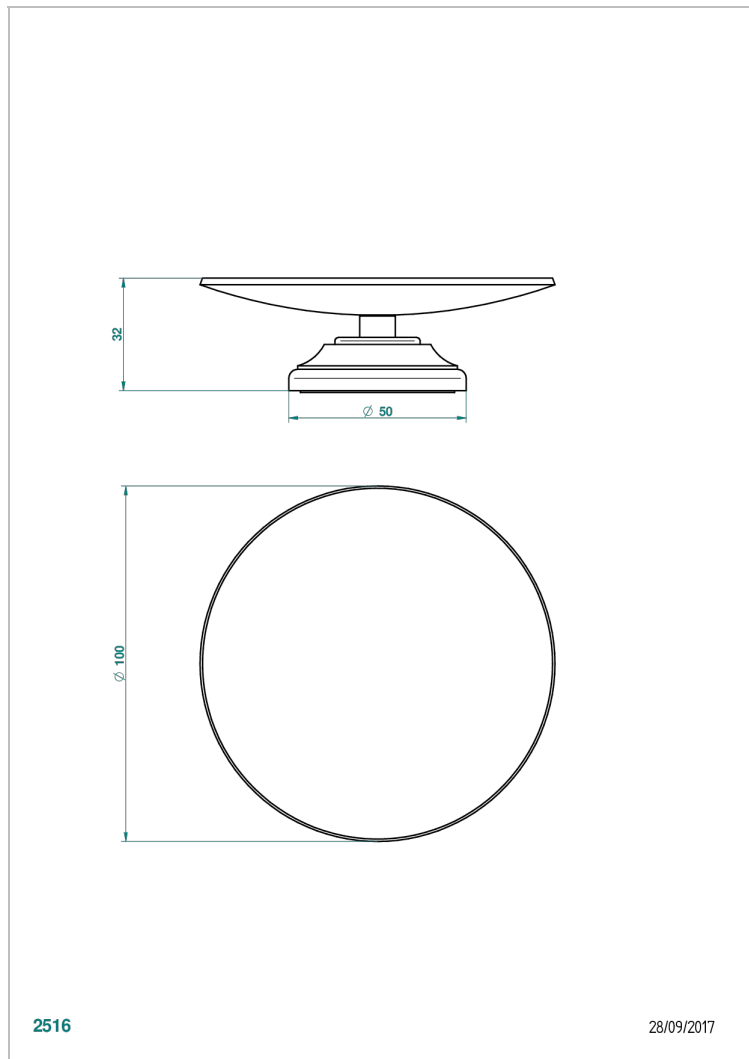

1900 WITH SMOOTH METAL LEVER HANDLES

G3M-544

Soap dish, freestanding , 4" diameter

2516

28/09/2017

CHARACTERISTIC

- 1900 with smooth metal lever handles
- Soap dish, freestanding , 4" diameter

AVAILABLE FINITIONS