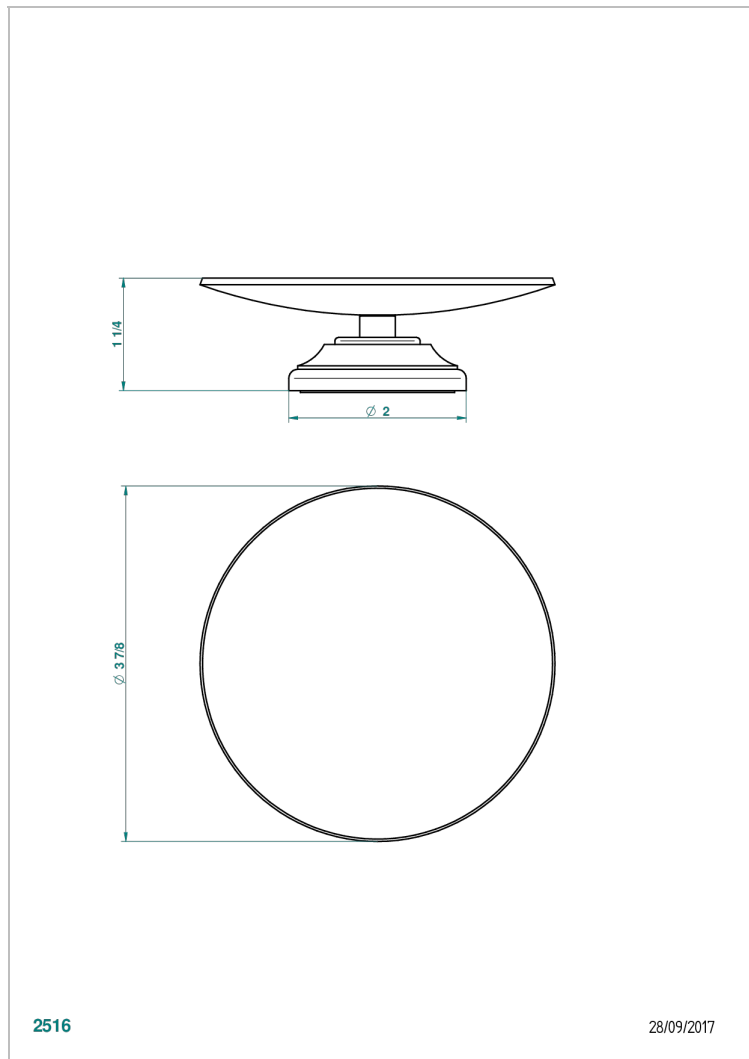

# 1900 WITH SMOOTH METAL LEVER HANDLES

G3M-544

Soap dish, freestanding , 4" diameter

2516

28/09/2017

## CHARACTERISTIC

- 1900 with smooth metal lever handles
- Soap dish, freestanding , 4" diameter