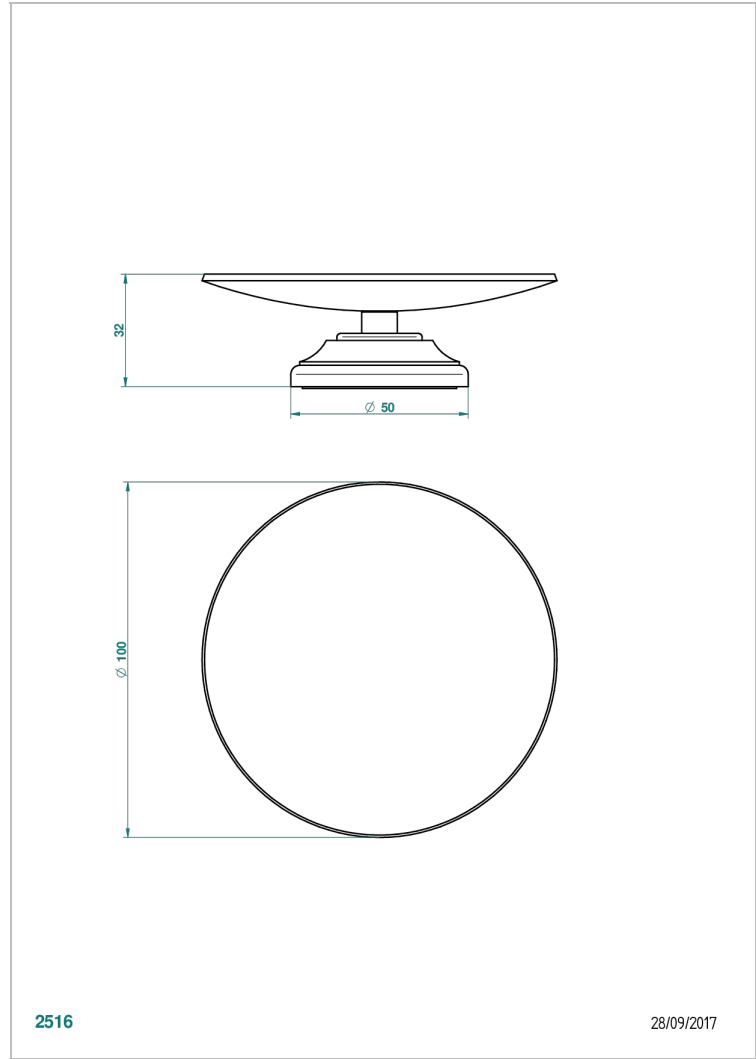

1900 WITH LEVER HANDLES

G28-544

Soap dish, freestanding , 4" diameter

2516

28/09/2017

CHARACTERISTIC

- 1900 with lever handles
- Soap dish, freestanding , 4" diameter

AVAILABLE FINITIONS