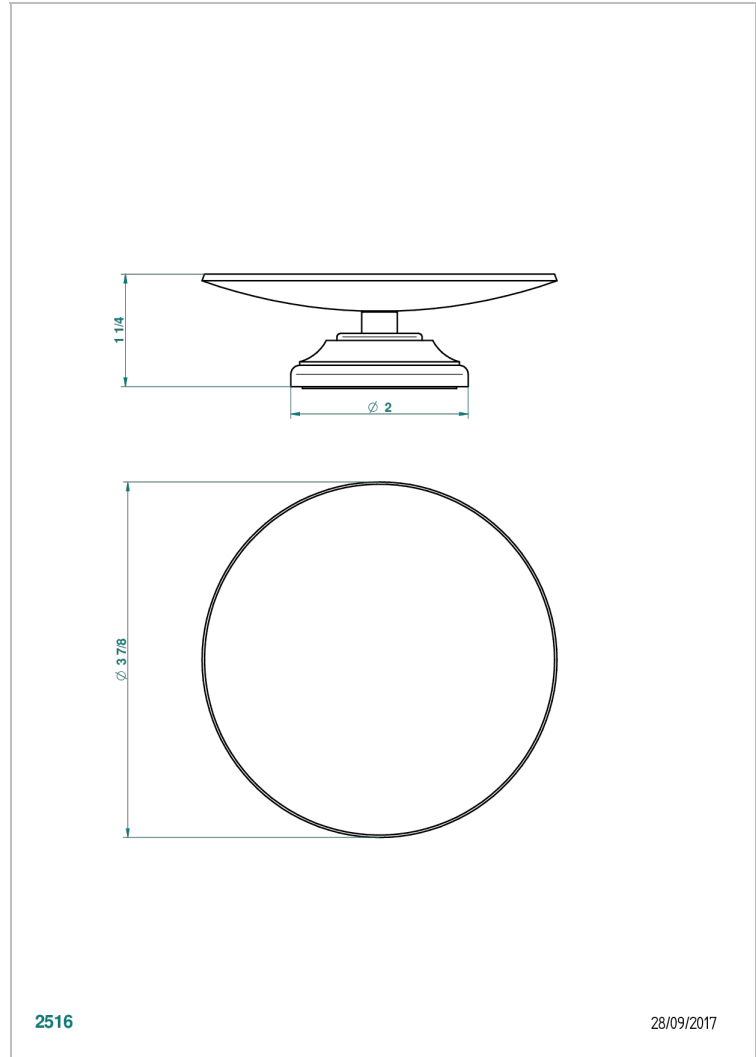

1900 WITH LEVER HANDLES

G28-544

Soap dish, freestanding , 4" diameter

2516

28/09/2017

CHARACTERISTIC

- 1900 with lever handles
- Soap dish, freestanding , 4" diameter

AVAILABLE FINITIONS