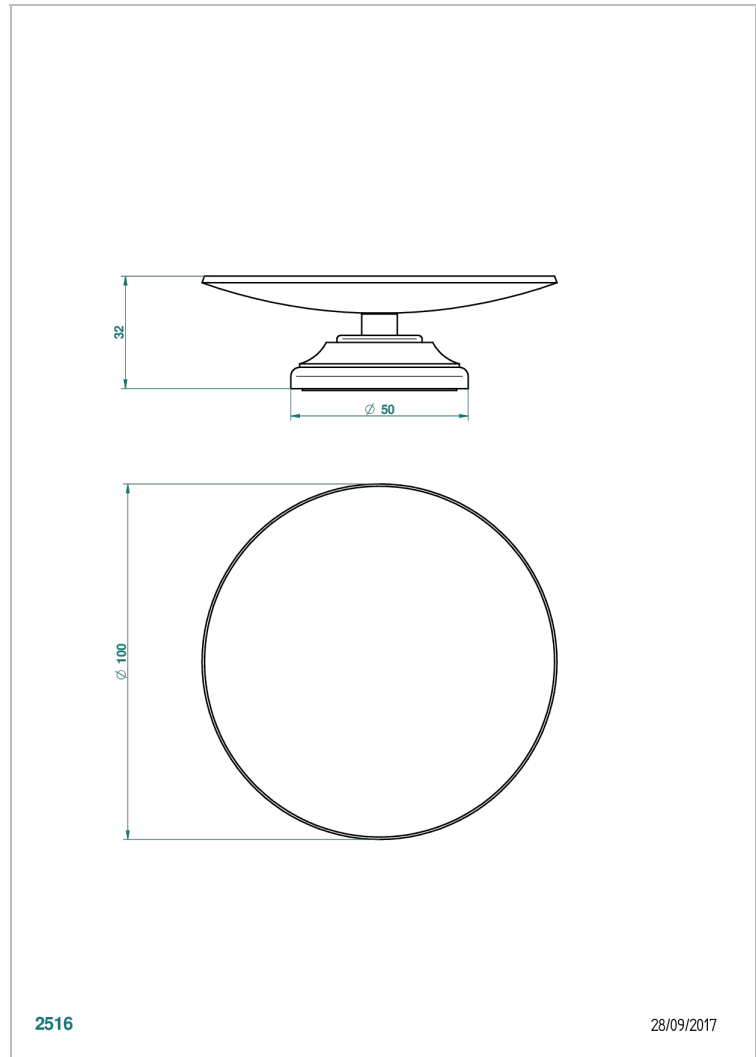

1900 WITH LEVER

G28-544

Soap dish on stand, \varnothing 100 mm

2516

28/09/2017

CHARACTERISTIC

- 1900 with lever
- Soap dish on stand, \varnothing 100 mm

AVAILABLE FINITIONS