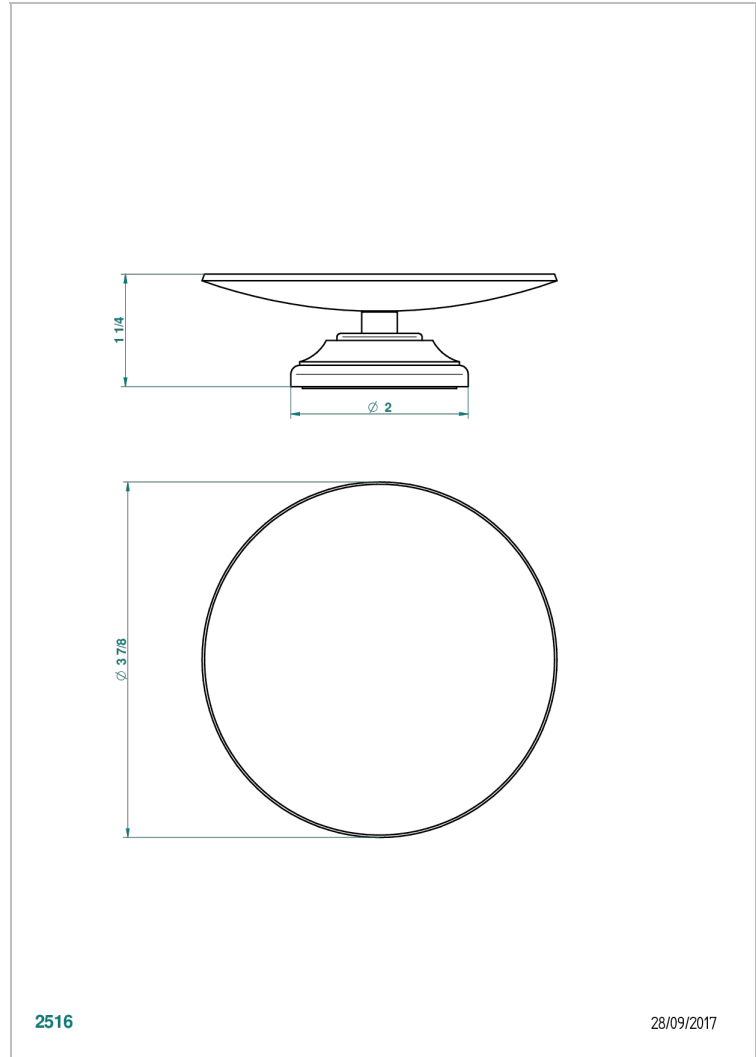

1900 WITH LEVER

G28-544

Soap dish on stand, \varnothing 100 mm

CHARACTERISTIC

- 1900 with lever
- Soap dish on stand, \varnothing 100 mm

AVAILABLE FINITIONS

Antique nickel - H28
Black ceram - D30
Blush PVD - H62
Brass color PVD - H49
Brown bronze color PVD - F33
Gold color PVD - H52