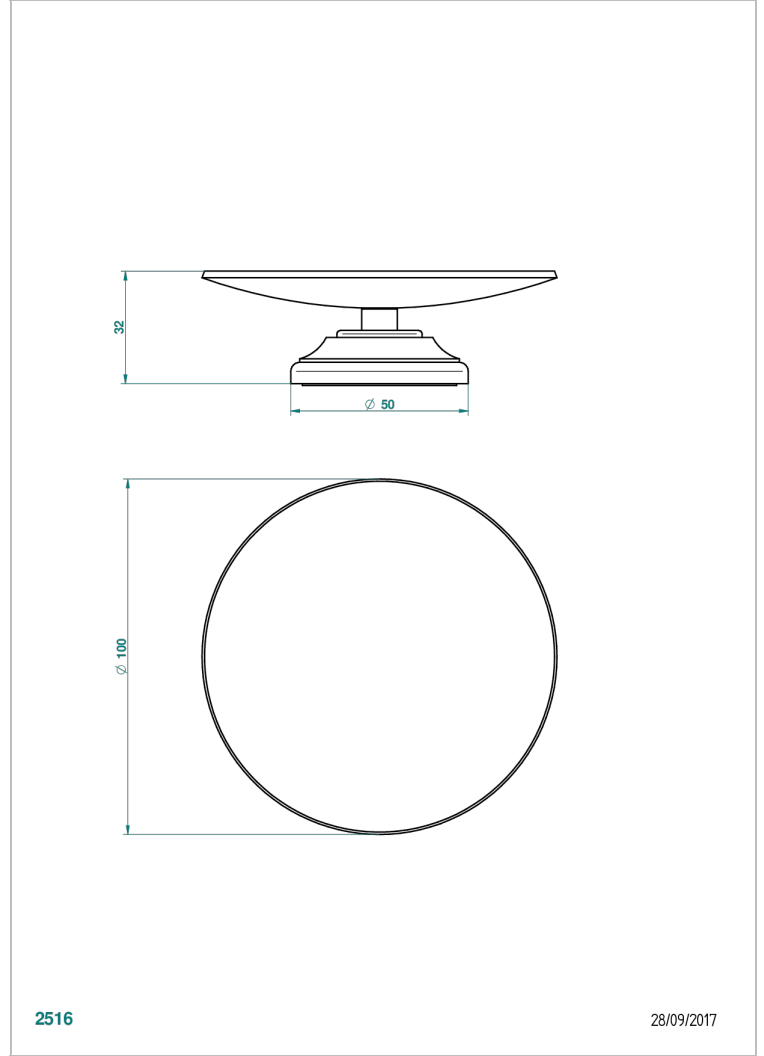

# 1900

G25-544

Soap dish, freestanding , 4" diameter

2516

28/09/2017

## CHARACTERISTIC

- 1900
- Soap dish, freestanding , 4" diameter