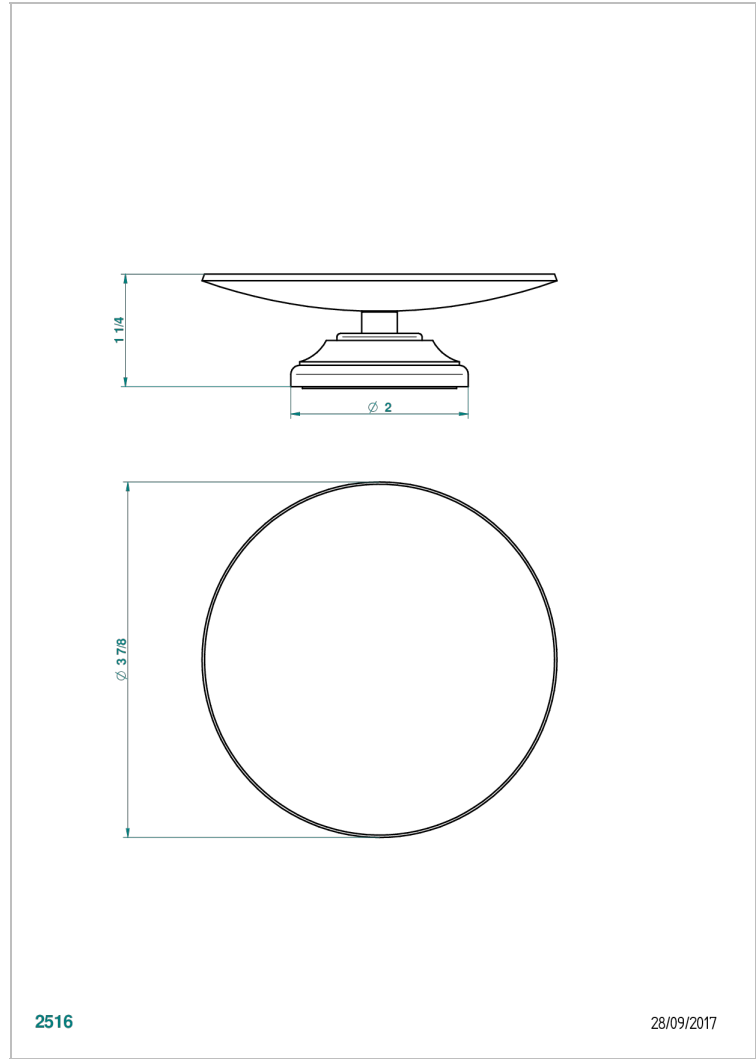

# 1900

G25-544

Soap dish, freestanding , 4" diameter

2516

28/09/2017

## CHARACTERISTIC

- 1900
- Soap dish, freestanding , 4" diameter