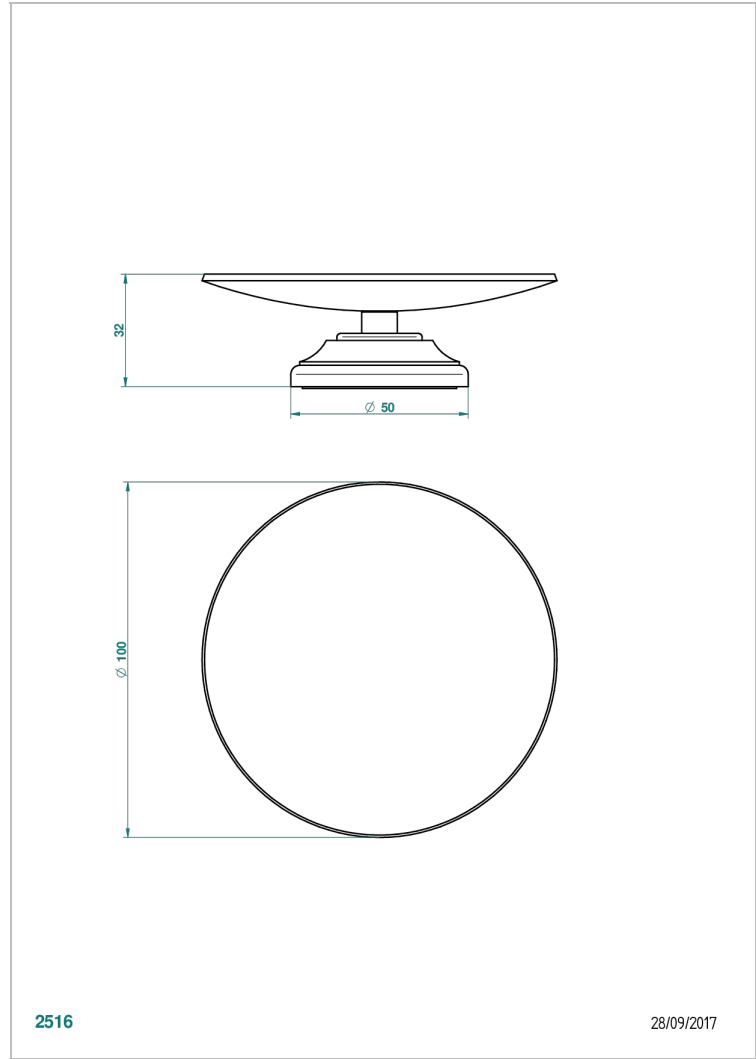

BROADWAY WITH LEVER

A04-544

Soap dish on stand, \varnothing 100 mm

THG[®]
PARIS

2516

28/09/2017

CHARACTERISTIC

- Broadway with Lever
- Soap dish on stand, \varnothing 100 mm