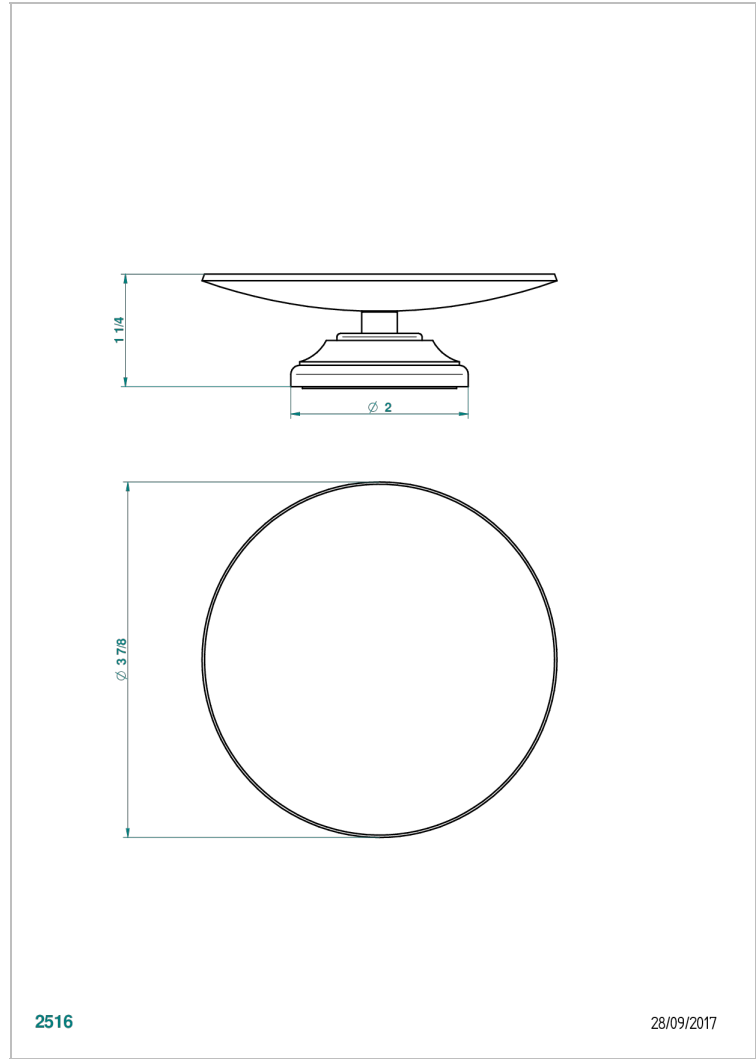

BROADWAY WITH LEVER

A04-544

Soap dish on stand, \varnothing 100 mm

THG[®]
PARIS

2516

28/09/2017

CHARACTERISTIC

- Broadway with Lever
- Soap dish on stand, \varnothing 100 mm