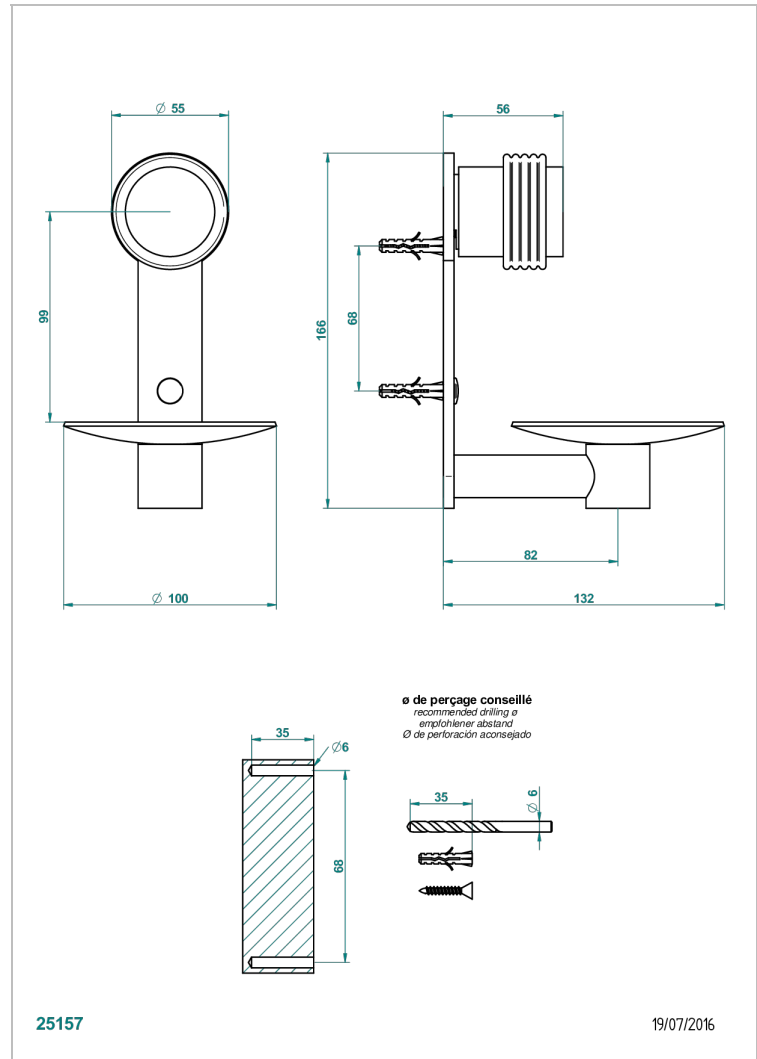

# DIPLOMATE GROOVED RINGS

U4B-546

Soap dish, wall mounted, 4" diameter

## CHARACTERISTIC

- Diplomat Grooved rings
- Soap dish, wall mounted, 4" diameter