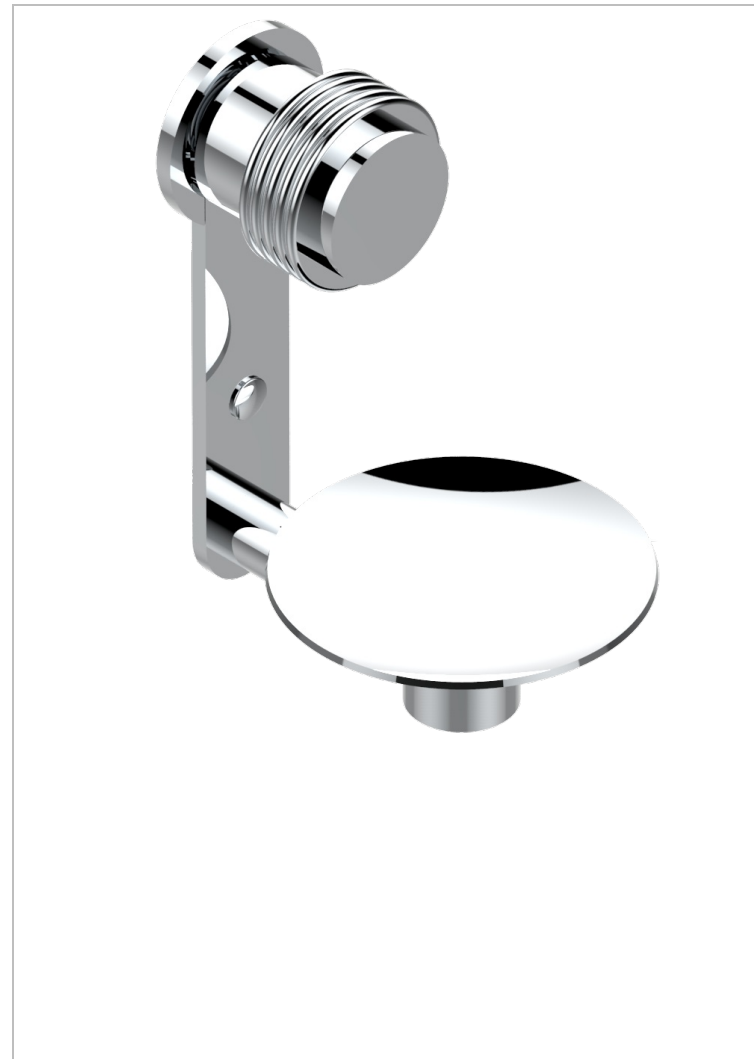

# DIPLOMATE GROOVED RINGS

U4B-546

Soap dish, wall mounted, 4" diameter

## CHARACTERISTIC

- Diplomat Grooved rings
- Soap dish, wall mounted, 4" diameter

## AVAILABLE FINITIONS

Black ceram - D30  
Blush PVD - H62  
Brass color PVD - H49  
Brown bronze color PVD - F33  
Chrome polished - A02  
Chrome polished / gold polished - G02

Copper antique matt, coated - H07  
Gold color PVD - H52  
Gold mat - F07  
Gold polished - F01  
Graphite PVD - H64  
Light coated bronze - D01

Matt Umber PVD - H67  
Matt blush PVD - H60  
Matt brass color PVD - H50  
Matt brown bronze color PVD - F34  
Matt chrome (American satin) - C02  
Matt gold color PVD - H53

Matt graphite PVD - H65  
Matt nickel (American satin) - C01  
Matt nickel color PVD - H56  
Nickel antique / Sovereign - H28  
Nickel color PVD - H55  
Nickel polished - B01