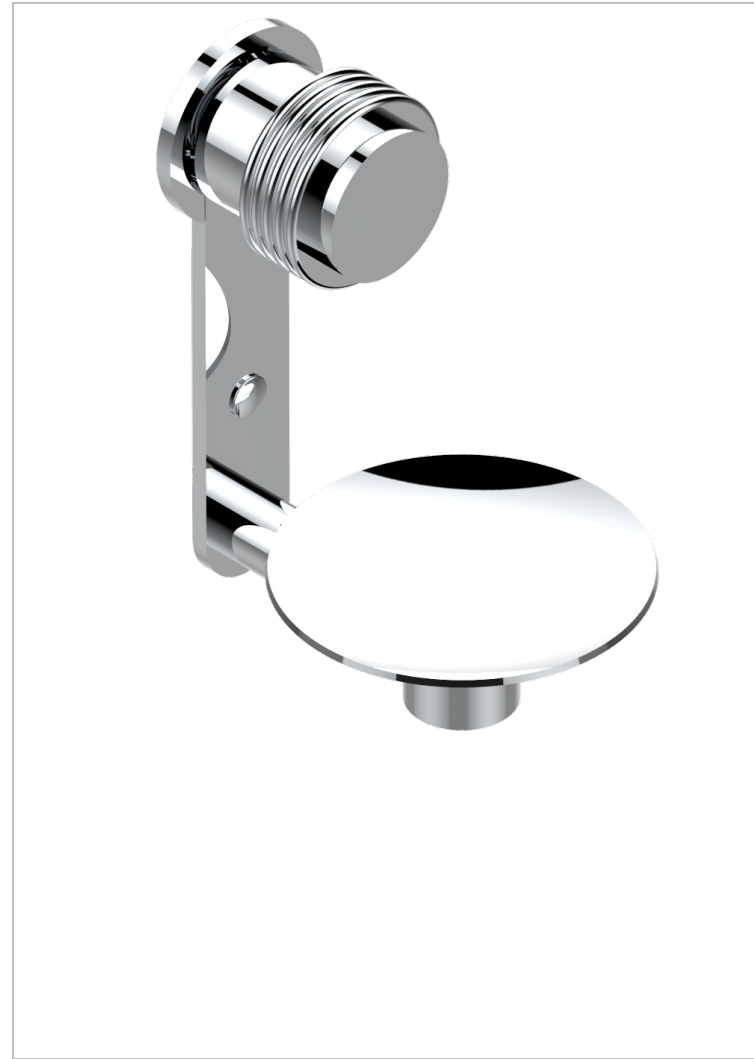

# DIPLOMATE GROOVED RINGS

U4B-546

Soap dish, wall mounted, 4" diameter

THG  
PARIS

## CHARACTERISTIC

- Diplomat Grooved rings
- Soap dish, wall mounted, 4" diameter

## AVAILABLE FINITIONS

Black ceram - D30  
Blush PVD - H62  
Brass color PVD - H49  
Brown bronze color PVD - F33  
Chrome polished - A02  
Chrome polished / gold polished - G02

Copper antique matt, coated - H07  
Gold color PVD - H52  
Gold mat - F07  
Gold polished - F01  
Graphite PVD - H64  
Light coated bronze - D01

Matt Umber PVD - H67  
Matt blush PVD - H60  
Matt brass color PVD - H50  
Matt brown bronze color PVD - F34  
Matt chrome (American satin) - C02  
Matt gold color PVD - H53

Matt graphite PVD - H65  
Matt nickel (American satin) - C01  
Matt nickel color PVD - H56  
Nickel antique / Sovereign - H28  
Nickel color PVD - H55  
Nickel polished - B01