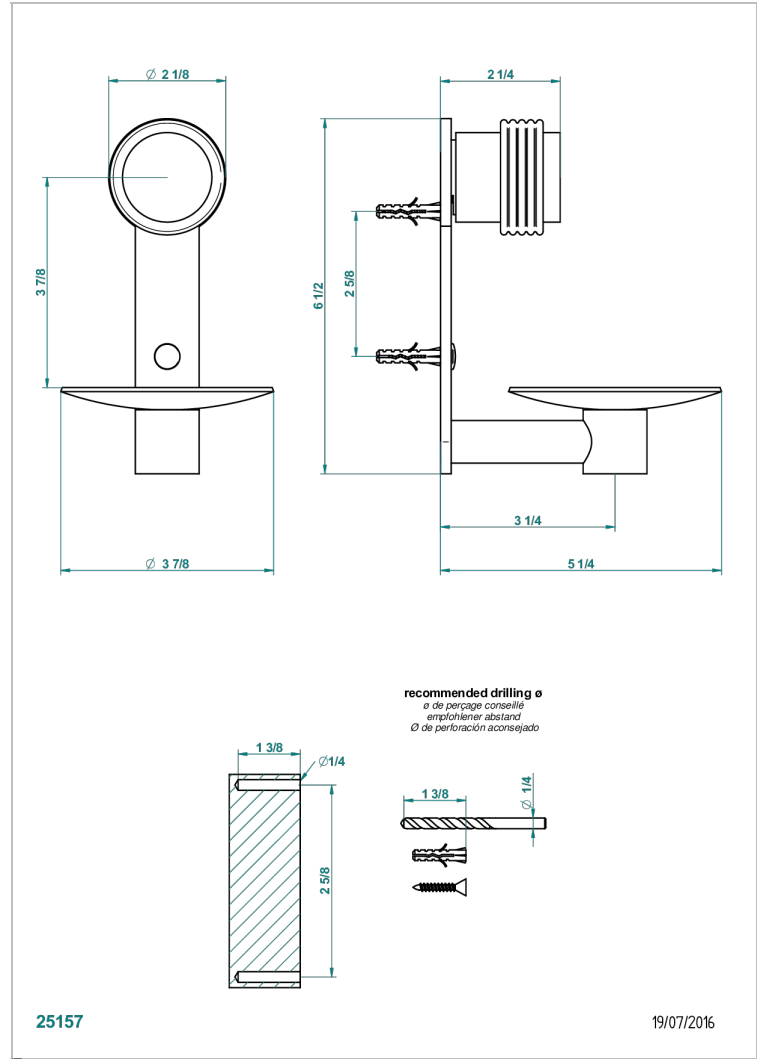

# DIPLOMATE GROOVED RINGS

U4B-546

Soap dish, wall mounted, 4" diameter

THG  
PARIS

## CHARACTERISTIC

- Diplomat Grooved rings
- Soap dish, wall mounted, 4" diameter